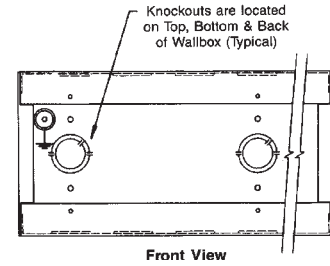

These surface mount boxes are suited for a variety of uses including:

End-of-Line Resistors
Manual Pull Stations
CO₂ Discharge Stations
Signature Series Modules
Signature Series Modules

One-gang Fire Red
Halon Discharge Stations
Two-gang White
One-gang White

© 2018 United Technologies Corporation. All rights reserved.

Dimensions

All dimensions are shown in inches and (millimetres)

Ordering Information

Color/Finish	1-gang	2-gang
Fire Red	27193-11	27193-21
Bright White	27193-16	27193-26
27193-11-NY	Red single-gang surface box without bottom knockout, for New York City School Construction Authority	
Box Size	1-gang	2-gang
Ship Weight - lbs. (kg)	1 (0.4)	2 (0.8)