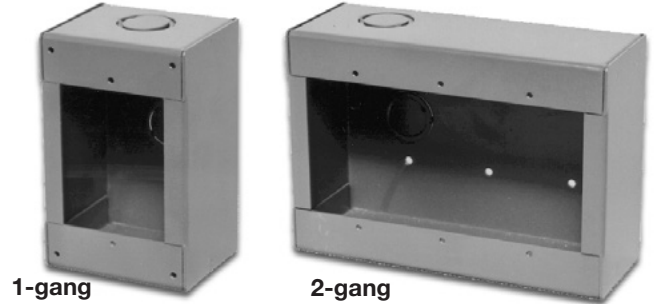

LIFE SAFETY & INCIDENT MANAGEMENT

Surface Mount Boxes

27193 Series - Gang Type

1-gang

2-gang

Overview

EDWARDS 27193 Series Surface Mount Boxes are multi-gang utility boxes designed for surface mounting where a heavy-duty general purpose box is required. Devices can be mounted to pre-drilled and tapped (#6-32) holes in standard one-gang to five-gang mounting configurations.

The 27193 boxes are finished in a durable baking enamel and are available in two standard colors: white versions are available for easy custom finishing to match the decor on site.

They are constructed from heavy duty 16 gauge cold rolled steel (CRS) for maximum durability. The 27193 boxes are easily surface mounted with screws using the mounting holes provided in the back of the box. All boxes are provided with convenient combination 1/2 inch and 3/4 inch conduit knockouts on the top, bottom and rear side. Each box also includes a grounding provision.

Standard Features

- One to five gang
- Fire red or bright white
- Durable baked finish
- Sturdy steel one-piece construction
- Grounding provision
- Combination 1/2 inch & 3/4 inch knockouts

Application

These surface mount boxes are suited for a variety of uses including:

End-of-Line Resistors
Manual Pull Stations
CO₂ Discharge Stations
Signature Series Modules
Signature Series Modules

One-gang Fire Red
Halon Discharge Stations
Two-gang White
One-gang White