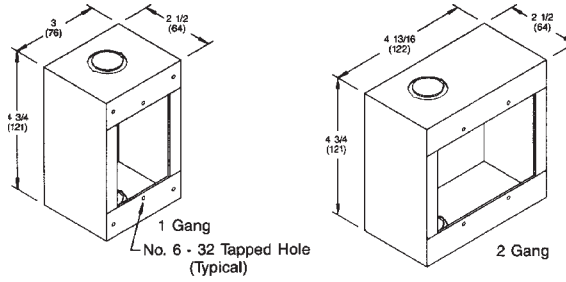

These surface mount boxes are suited for a variety of uses including:

End-of-Line Resistors
Manual Pull Stations
CO₂ Discharge Stations
Signature Series Modules
Signature Series Modules

One-gang Fire Red
Halon Discharge Stations
Two-gang White
One-gang White

© 2018 United Technologies Corporation. All rights reserved.

Dimensions

All dimensions are shown in inches and (millimetres)

Ordering Information

Color/Finish	1-gang	2-gang
Fire Red	27193-11	27193-21
Bright White	27193-16	27193-26
27193-11-NY	Red single-gang surface box without bottom knockout, for New York City School Construction Authority	
Box Size	1-gang	2-gang
Ship Weight - lbs. (kg)	1 (0.4)	2 (0.8)