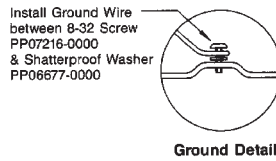

© 2018 United Technologies Corporation. All rights reserved.

Dimensions

All dimensions are shown in inches and (millimetres)

Ordering Information

Color/Finish	1-gang	2-gang
Fire Red	27193-11	27193-21
Bright White	27193-16	27193-26
27193-11-NY	Red single-gang surface box without bottom knockout, for New York City School Construction Authority	
Box Size	1-gang	2-gang
Ship Weight - lbs. (kg)	1 (0.4)	2 (0.8)