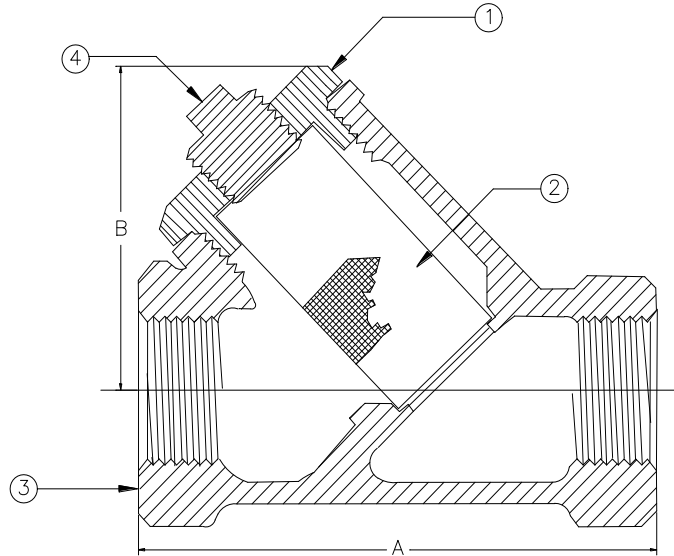

Threaded Ends

All Available in 24, 50 or 100 Mesh screen sizes.

Contains Lead. Not Intended for Use in Potable Water Systems

CRN OCO7135.2C

MATERIAL LIST

NO.	DESCRIPTION	MATERIAL
1	Cap (1/4" - 1") Cap (1 1/4" - 2")	Brass Bronze
2	Screen	Stainless Steel
3	Body	Bronze
4	Plug	Brass

Size	1/4"	3/8"	1/2"	3/4"	1"	1 1/4"	1 1/2"	2"
A	2.73	2.72	2.84	3.41	3.94	5.41	6.81	8.19
B	1.87	1.87	1.81	2.09	2.86	4.13	4.31	5.00
Ship Wgt. (lbs)	0.75	0.78	0.81	1.36	2.39	2.39	5.78	10.13
Qty. Per Ctn.	12	12	12	12	6	6	4	2