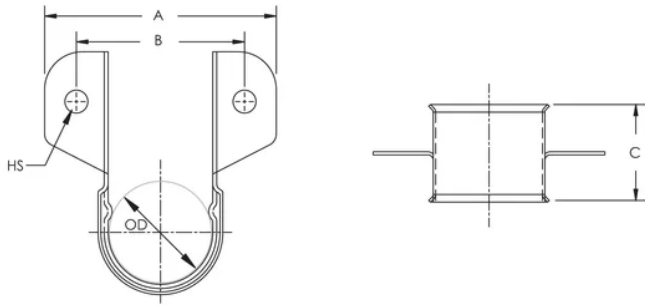

DIAGRAMS

WARNING

nVent products shall be installed and used only as indicated in nVent's product instruction sheets and training materials. Instruction sheets are available at www.nvent.com and from your nVent customer service representative. Improper installation, misuse, misapplication or other failure to completely follow nVent's instructions and warnings may cause product malfunction, property damage, serious bodily injury and death and/or void your warranty.

North America

+1.800.753.9221

Option 1 – Customer Care

Option 2 – Technical Support

Europe

Netherlands:

+31 800-0200135

France:

+33 800 901 793

Europe

Germany:

800 1890272

Other Countries:

+31 13 5835404

APAC

Shanghai:

+ 86 21 2412 1618/19

Sydney:

+61 2 9751 8500

Our powerful portfolio of brands:
nVent.com CADDY ERICO HOFFMAN RAYCHEM SCHROFF
TRACER

© 2023 nVent. All nVent marks and logos are owned or licensed by nVent Services GmbH or its affiliates. All other trademarks are the property of their respective owners.

nVent reserves the right to change specifications without notice.