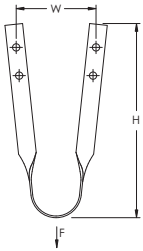

# Yook Hanger – 1351206EG

- Use in place of U-hook
- Use with Model #43, size #16 x 2" L Wood Drive Screws

Part Number	1351206EG
Material	Steel
Finish	Pregalvanized
Pipe Size	1" – 1 1/4"
Height (H)	6 7/8"
Width (W)	2 13/16"
Static Load (F)	250 lb
Certifications	cULus FM
Standard Packaging Quantity	50 pc
UPC	78285636209

For 2-1/2" thru 4" pipe sizes, use two drive screws per leg.

FM is a registered certification mark of FM Approvals LLC, LTD. UL, UR, cUL, cUR, cULus and cURus are registered certification marks of UL LLC.