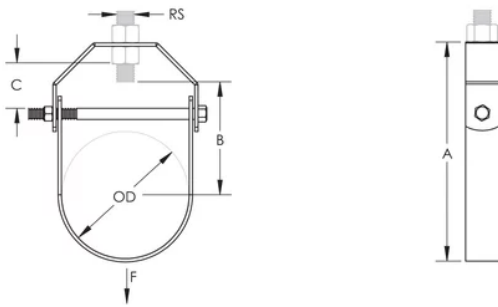

Catalog Number	Pipe Size	Outer Diameter(OD)	Rod Size(RS)	A	B	C	Static Load(F)	Certifications
4061000S4	10"	10 3/4"	7/8"	16 1/2"	9 1/16"	2 9/16"	3,600 lb	
4061200S4	12"	12 3/4"	7/8"	18 5/8"	10 3/16"	3 1/16"	3,800 lb	

DIAGRAMS

WARNING

nVent products shall be installed and used only as indicated in nVent's product instruction sheets and training materials. Instruction sheets are available at www.nvent.com and from your nVent customer service representative. Improper installation, misuse, misapplication or other failure to completely follow nVent's instructions and warnings may cause product malfunction, property damage, serious bodily injury and death and/or void your warranty.

North America

+1.800.753.9221
Option 1 – Customer Care
Option 2 – Technical Support

Europe

Netherlands:
+31 800-0200135
France:
+33 800 901 793

Europe

Germany:
800 1890272
Other Countries:
+31 13 5835404

APAC

Shanghai:
+ 86 21 2412 1618/19
Sydney:
+61 2 9751 8500

Our powerful portfolio of brands:
nVent.com **CADDY ERICO HOFFMAN RAYCHEM SCHROFF**
TRACER