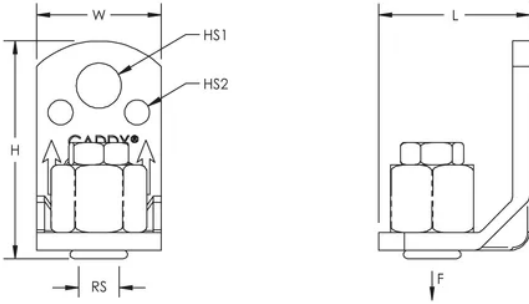

Integrated adjustment nut enables fine tuning the system height up or down

Extremely useful in tight spaces where wrenches are difficult to use

Conforms with Federal Specification WW-H-171 (Type 23), Manufacturers Standardization Society ANSI®/MSS-SP-58 (Type 19 and 23)

## SPECIFICATIONS

Catalog Number	Material	Finish	Rod Size(RS)	Width(W)	Height(H)	Length(L)	Hole Size 1(HS1)	Hole Size 2(HS2)	Wrench Size	Static Load(F)
CRLL37EG	Steel	Electrogalvanized	3/8"	1.400"	2.410"	1.700"	0.510"	0.280"	1 1/16"	700 lb

## DIAGRAMS