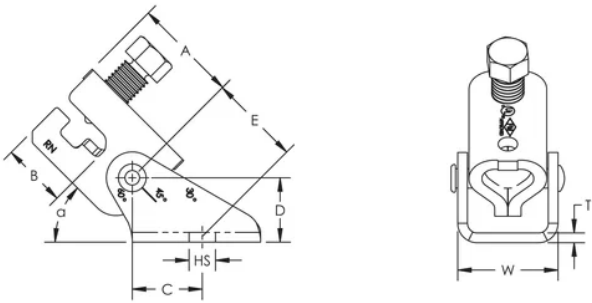

FM Loads					
Part Number	Brace Member	Horizontal Capacity per Installation Angle from Vertical			
		30°- 44°	45°- 59°	60°- 74°	75°- 90°
CSBU1xx	Schedule 40 Pipe	1,690 lb	2,210 lb	2,660 lb	3,090 lb
	1" EMT Conduit	530 lb	911 lb	1108 lb	1223 lb
	1" Rigid Conduit	1,690 lb	2,210 lb	2,660 lb	3,090 lb
CSBU2xx	Schedule 40 Pipe	1,480 lb	2,290 lb	2,860 lb	3,090 lb
	1" EMT Conduit	530 lb	911 lb	1108 lb	1223 lb
	1" Rigid Conduit	1,480 lb	2,290 lb	2,860 lb	3,090 lb

DIAGRAMS

WARNING

nVent products shall be installed and used only as indicated in nVent's product instruction sheets and training materials. Instruction sheets are available at www.nvent.com and from your nVent customer service representative. Improper installation, misuse, misapplication or other failure to completely follow nVent's instructions and warnings may cause product malfunction, property damage, serious bodily injury and death and/or void your warranty.

North America

+1.800.753.9221
Option 1 – Customer Care
Option 2 – Technical Support

Europe

Netherlands:
+31 800-0200135
France:
+33 800 901 793

Europe

Germany:
800 1890272
Other Countries:
+31 13 5835404

APAC

Shanghai:
+ 86 21 2412 1618/19
Sydney:
+61 2 9751 8500

Our powerful portfolio of brands:
nVent.com CADDY ERICO HOFFMAN RAYCHEM SCHROFF
TRACER