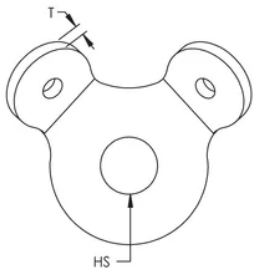

Mount to the structure using the center hole. Loop cable through the holes in the bent tabs and swage in place.

UL Loads		
Part Number	Brace Member	Load Rating
CSBURC38	CSB12CBL	418 lb
	CSB18CBL	772 lb
	CSB36CBL	1909 lb
CSBURC12	CSB12CBL	418 lb
	CSB18CBL	772 lb
	CSB36CBL	1909 lb
CSBURC58	CSB12CBL	418 lb
	CSB18CBL	772 lb
	CSB36CBL	1909 lb
CSBURC34	CSB12CBL	418 lb
	CSB18CBL	772 lb
	CSB36CBL	1909 lb
CSBURC78	CSB12CBL	418 lb
	CSB18CBL	772 lb
	CSB36CBL	1909 lb

DIAGRAMS

WARNING

nVent products shall be installed and used only as indicated in nVent's product instruction sheets and training materials. Instruction sheets are available at www.nvent.com and from your nVent customer service representative. Improper installation, misuse, misapplication or other failure to completely follow nVent's instructions and warnings may cause product malfunction, property damage, serious bodily injury and death and/or void your warranty.