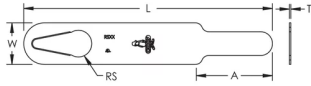

Catalog Number	Length(L)	Width(W)	Thickness(T)	Rod Size(RS)	Hole Size(HS)	A
RS18	18 1/2"	1 3/4"	16 GA	3/8", 1/2", 5/8", 3/4"	1 1/8"	3 1/4"

ADDITIONAL PRODUCT DETAILS

Add 2" to width of flange to determine minimum length strap required.

DIAGRAMS

WARNING

nVent products shall be installed and used only as indicated in nVent's product instruction sheets and training materials. Instruction sheets are available at www.nvent.com and from your nVent customer service representative. Improper installation, misuse, misapplication or other failure to completely follow nVent's instructions and warnings may cause product malfunction, property damage, serious bodily injury and death and/or void your warranty.

North America

+1.800.753.9221
Option 1 – Customer Care
Option 2 – Technical Support

Europe

Netherlands:
+31 800-0200135
France:
+33 800 901 793

Europe

Germany:
800 1890272
Other Countries:
+31 13 5835404