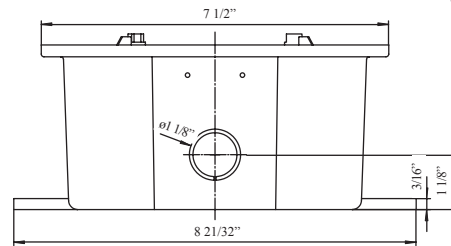

4BX-3 Back Box Surface Mount
Stock Number: 4270018 Red, 4270019 White
For use on:
SS speakers
SSS speakers