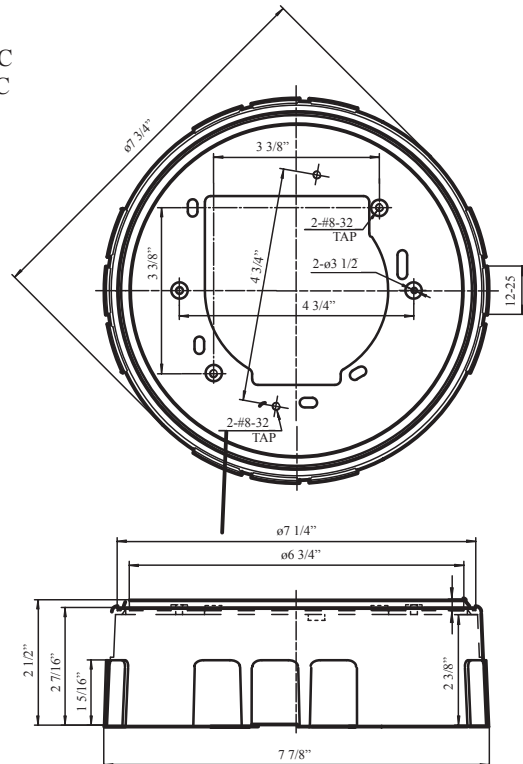

4SP-MW Mounting Plate

Stock number: 4270043

For use on SL-5

RBX-1 Trim Skirt

Stock number: 4270032 Red, 4270033 White

For use on:

- SH24C
- SL24C
- CSH24C
- CSL24C

SPC-1 Mounting Plate

Stock number: 4270038

For use on:

- SH24C
- SL24C
- CSH24C
- CSL24C