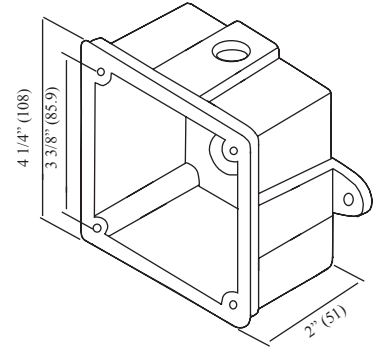

BBK-1 Back Box
Stock Number: 1500001
For use on:
MBA/PBA bells
SL-1224WP
SL-1224WP
SL-120
SH-120
CSH-1224
CSL-1224

BBX-1 Back Box
Stock Number: 4270024
For use on:
MBA/PBA bells
SL-1224WP
SL-1224WP
SL-120
SH-120
CSH-1224
CSL-1224

BBX-5 Back Box Weatherproof
Stock Number: 4270048 Red, 4270049 White
For use on:
SL Series strobe/horns
SH Series strobe/horns

Includes 4 ea.
#8-32 x 3/4 screws

4BX-5 Back Box
Stock Number: 4270045 Red, 4270046 White
For use on:
SR speakers
SSR speakers
SC24 strobes

4BX-3 Back Box Surface Mount
Stock Number: 4270018 Red, 4270019 White
For use on:
SS speakers
SSS speakers

Double Gang Mounting Plate White

Stock Number: 4270044

For use on:

Any device using a 4" mounting configuration

4SP-MW Mounting Plate

Stock number: 4270043

For use on SL-5

RBX-1 Trim Skirt

Stock number: 4270032 Red, 4270033 White

For use on:

- SH24C
- SL24C
- CSH24C
- CSL24C

SPC-1 Mounting Plate