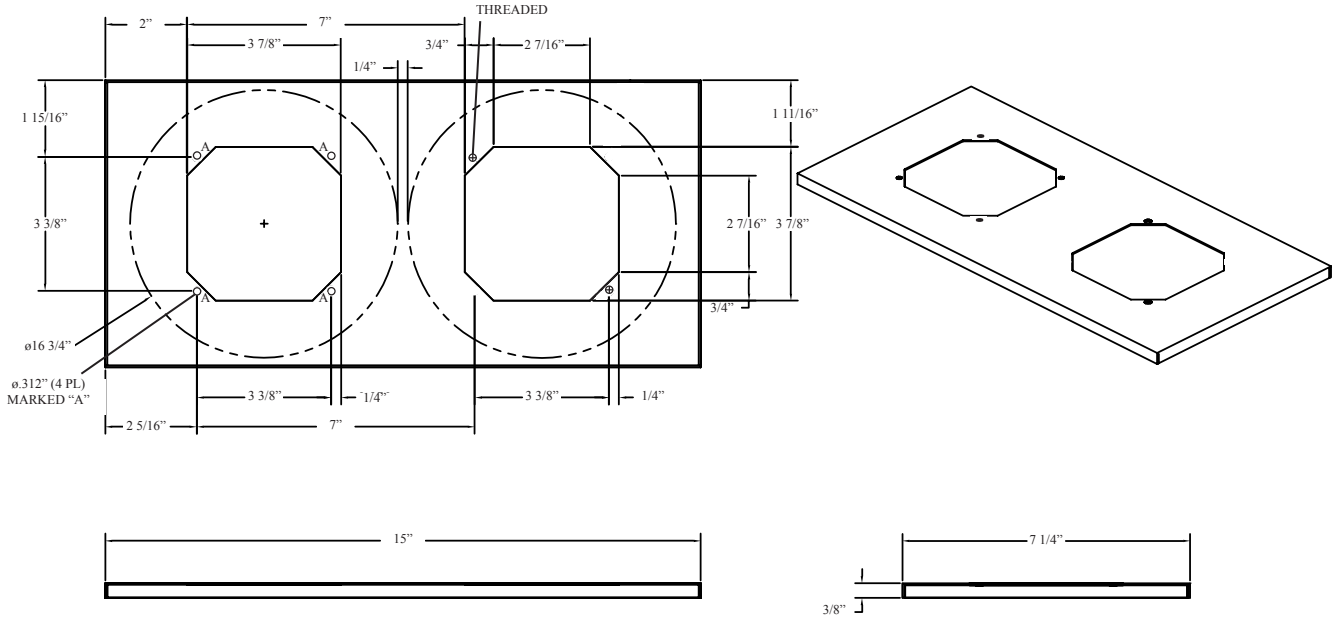

4BX-3 Back Box Surface Mount
Stock Number: 4270018 Red, 4270019 White
For use on:
SS speakers
SSS speakers

Double Gang Mounting Plate White

Stock Number: 4270044

For use on:

Any device using a 4" mounting configuration

4SP-MW Mounting Plate

Stock number: 4270043

For use on SL-5

RBX-1 Trim Skirt

Stock number: 4270032 Red, 4270033 White

For use on:

- SH24C
- SL24C
- CSH24C
- CSL24C

SPC-1 Mounting Plate