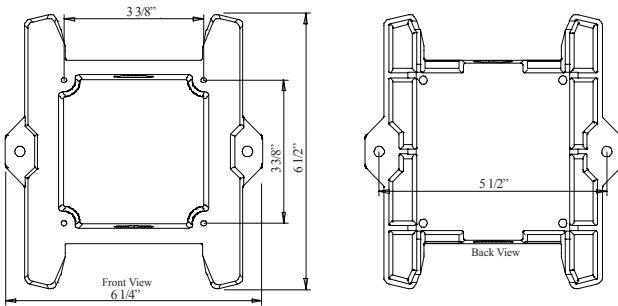

BBK-1 Back Box
Stock Number: 1500001
For use on:
MBA/PBA bells
SL-1224WP
SL-1224WP
SL-120
SH-120
CSH-1224
CSL-1224

BBX-1 Back Box
Stock Number: 4270024
For use on:
MBA/PBA bells
SL-1224WP
SL-1224WP
SL-120
SH-120
CSH-1224
CSL-1224

BBX-5 Back Box Weatherproof
Stock Number: 4270048 Red, 4270049 White
For use on:
SL Series strobe/horns
SH Series strobe/horns

Includes 4 ea.
#8-32 x 3/4 screws

4BX-5 Back Box
Stock Number: 4270045 Red, 4270046 White
For use on:
SR speakers
SSR speakers
SC24 strobes