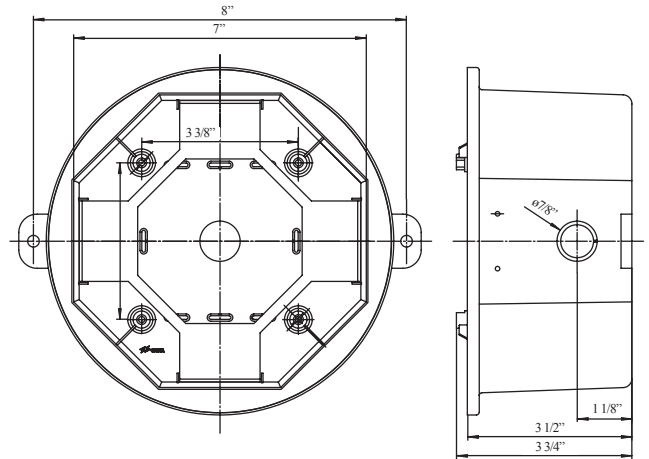

BBK-1 Back Box
Stock Number: 1500001
For use on:
MBA/PBA bells
SL-1224WP
SL-1224WP
SL-120
SH-120
CSH-1224
CSL-1224

BBX-1 Back Box
Stock Number: 4270024
For use on:
MBA/PBA bells
SL-1224WP
SL-1224WP
SL-120
SH-120
CSH-1224
CSL-1224

BBX-5 Back Box Weatherproof
Stock Number: 4270048 Red, 4270049 White
For use on:
SL Series strobe/horns
SH Series strobe/horns

Includes 4 ea.
#8-32 x 3/4 screws

4BX-5 Back Box
Stock Number: 4270045 Red, 4270046 White
For use on:
SR speakers
SSR speakers
SC24 strobes

4BX-3 Back Box Surface Mount
Stock Number: 4270018 Red, 4270019 White
For use on:
SS speakers
SSS speakers

Double Gang Mounting Plate White

Stock Number: 4270044

For use on:

Any device using a 4" mounting configuration

4SP-MW Mounting Plate

Stock number: 4270043

For use on SL-5

RBX-1 Trim Skirt

Stock number: 4270032 Red, 4270033 White

For use on:

- SH24C
- SL24C
- CSH24C
- CSL24C

SPC-1 Mounting Plate