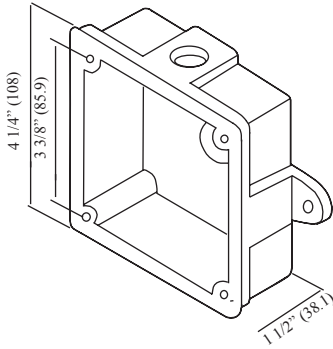

BBK-1 Back Box
Stock Number: 1500001
For use on:
MBA/PBA bells
SL-1224WP
SL-1224WP
SL-120
SH-120
CSH-1224
CSL-1224

BBX-1 Back Box
Stock Number: 4270024
For use on:
MBA/PBA bells
SL-1224WP
SL-1224WP
SL-120
SH-120
CSH-1224
CSL-1224

BBX-5 Back Box Weatherproof
Stock Number: 4270048 Red, 4270049 White
For use on:
SL Series strobe/horns
SH Series strobe/horns

Includes 4 ea.
#8-32 x 3/4 screws

4BX-5 Back Box
Stock Number: 4270045 Red, 4270046 White
For use on:
SR speakers
SSR speakers
SC24 strobes