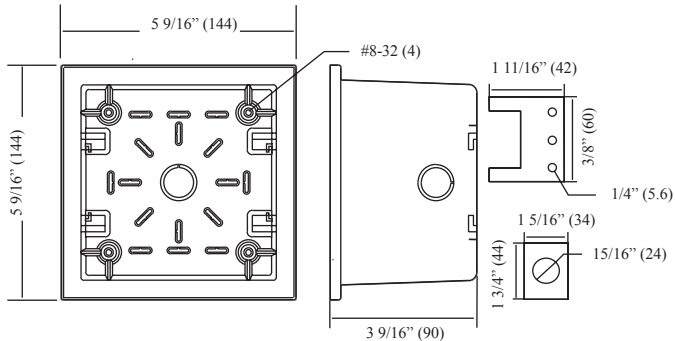

BBX-5 Back Box Weatherproof
Stock Number: 4270048 Red, 4270049 White
For use on:
SL Series strobe/horns
SH Series strobe/horns

Includes 4 ea.
#8-32 x 3/4 screws

4BX-5 Back Box
Stock Number: 4270045 Red, 4270046 White
For use on:
SR speakers
SSR speakers
SC24 strobes

4BX-3 Back Box Surface Mount
Stock Number: 4270018 Red, 4270019 White
For use on:
SS speakers
SSS speakers

Double Gang Mounting Plate White

Stock Number: 4270044

For use on:

Any device using a 4" mounting configuration

4SP-MW Mounting Plate

Stock number: 4270043

For use on SL-5

RBX-1 Trim Skirt

Stock number: 4270032 Red, 4270033 White

For use on:

- SH24C
- SL24C
- CSH24C
- CSL24C

SPC-1 Mounting Plate