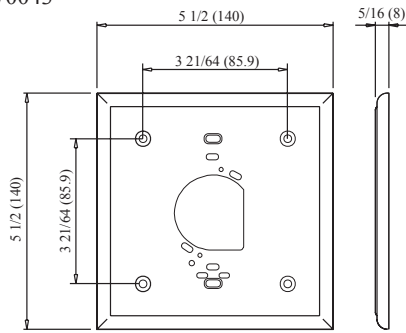

4BX-3 Back Box Surface Mount
Stock Number: 4270018 Red, 4270019 White
For use on:
SS speakers
SSS speakers

Double Gang Mounting Plate White

Stock Number: 4270044

For use on:

Any device using a 4" mounting configuration

4SP-MW Mounting Plate

Stock number: 4270043

For use on SL-5

RBX-1 Trim Skirt

Stock number: 4270032 Red, 4270033 White

For use on:

- SH24C
- SL24C
- CSH24C
- CSL24C

SPC-1 Mounting Plate