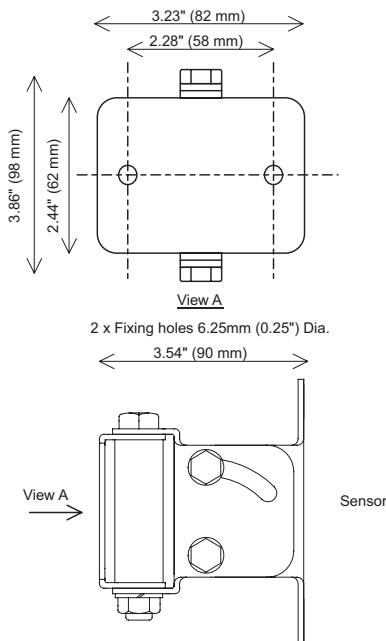

### Adjustable Mounting Bracket - 2 Axis Stainless Steel (304)

**Features**

- Stainless steel (304)
- Adjustable, horizontal & down by 45°, left or right by ±45°
- Mounts on walls or Unistrut

**Weight**

1.54 lbs (0.70 kg)

**Dimensions (inches)**

**Mounting**