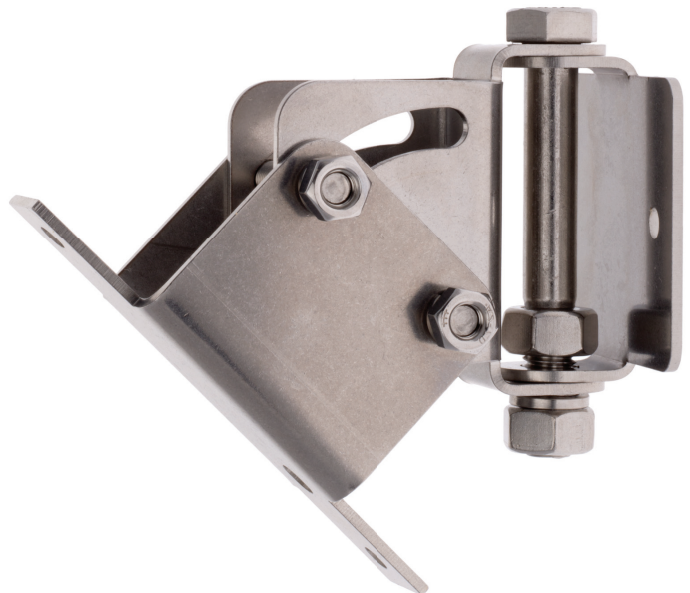

Talentum® 07127

Adjustable Mounting Bracket - 2 Axis Stainless Steel (304)

Features

- Stainless steel (304)
- Adjustable, horizontal & down by 45°, left or right by ±45°
- Mounts on walls or Unistrut

Weight

1.54 lbs (0.70 kg)

Dimensions (inches)