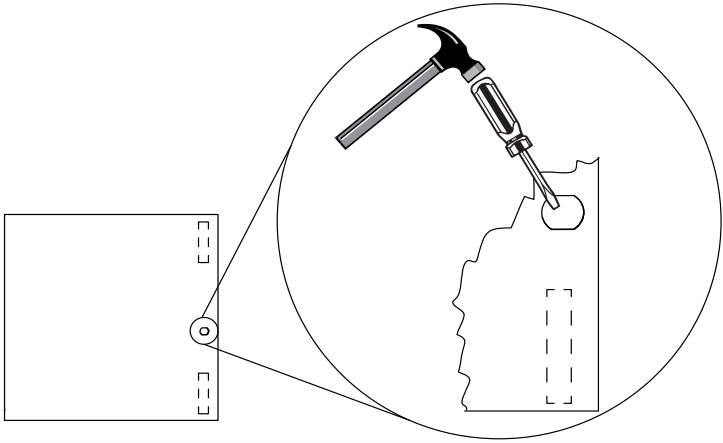

1 |

2 |

Weight	0.017 lb (0.008 kg)
Color	Chrome
Key number	D102 (#1358)

D101 Install

Bosch Security Systems, Inc.
130 Perinton Parkway
Fairport, NY 14450
USA

www.boschsecurity.com

Bosch Sicherheitssysteme GmbH
Robert-Bosch-Ring 5
85630 Grasbrunn
Germany

D101 Lock Set Installation Manual