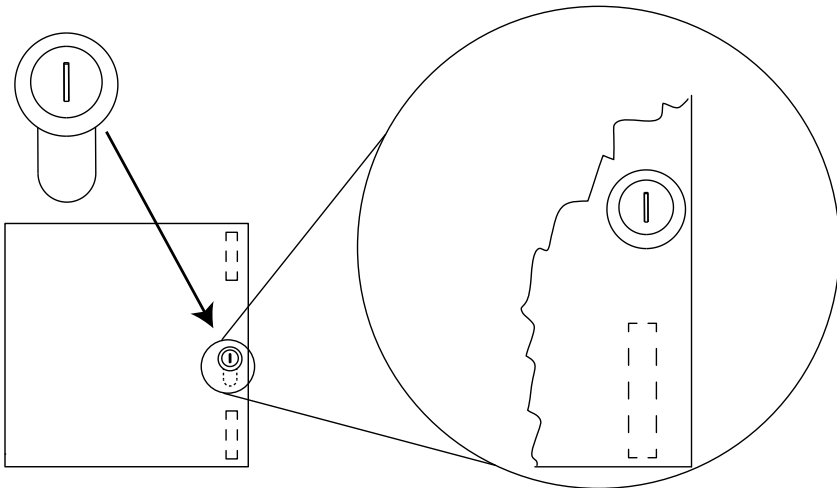

1 |

2 |

Weight	0.017 lb (0.008 kg)
Color	Chrome
Key number	D102 (#1358)

D101 Install

Bosch Security Systems, Inc.
130 Perinton Parkway
Fairport, NY 14450
USA

www.boschsecurity.com

Bosch Sicherheitssysteme GmbH
Robert-Bosch-Ring 5
85630 Grasbrunn
Germany

D101 Lock Set Installation Manual