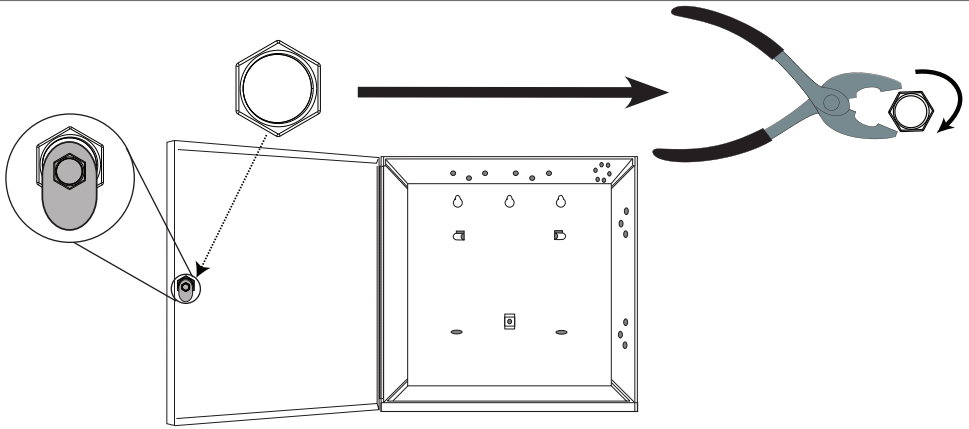

1 |

2 |

Weight	0.017 lb (0.008 kg)
Color	Chrome
Key number	D102 (#1358)

D101 Install

Bosch Security Systems, Inc.
130 Perinton Parkway
Fairport, NY 14450
USA

www.boschsecurity.com

Bosch Sicherheitssysteme GmbH
Robert-Bosch-Ring 5
85630 Grasbrunn
Germany

D101 Lock Set Installation Manual