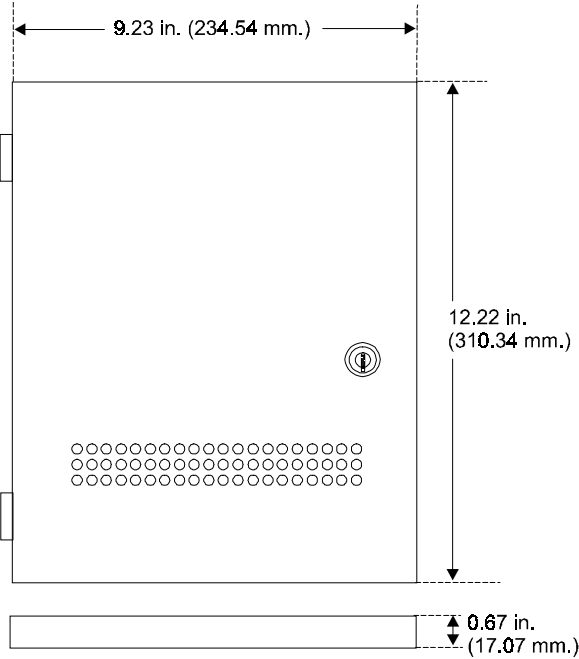

BB-XP Cabinet

50897
Revision B

11/09/01
ECN 01-488

The BB-XP Cabinet is hinged on the left, and is shipped assembled with a chassis installed. Below are the cabinet dimensions for installation.

Cabinet Door