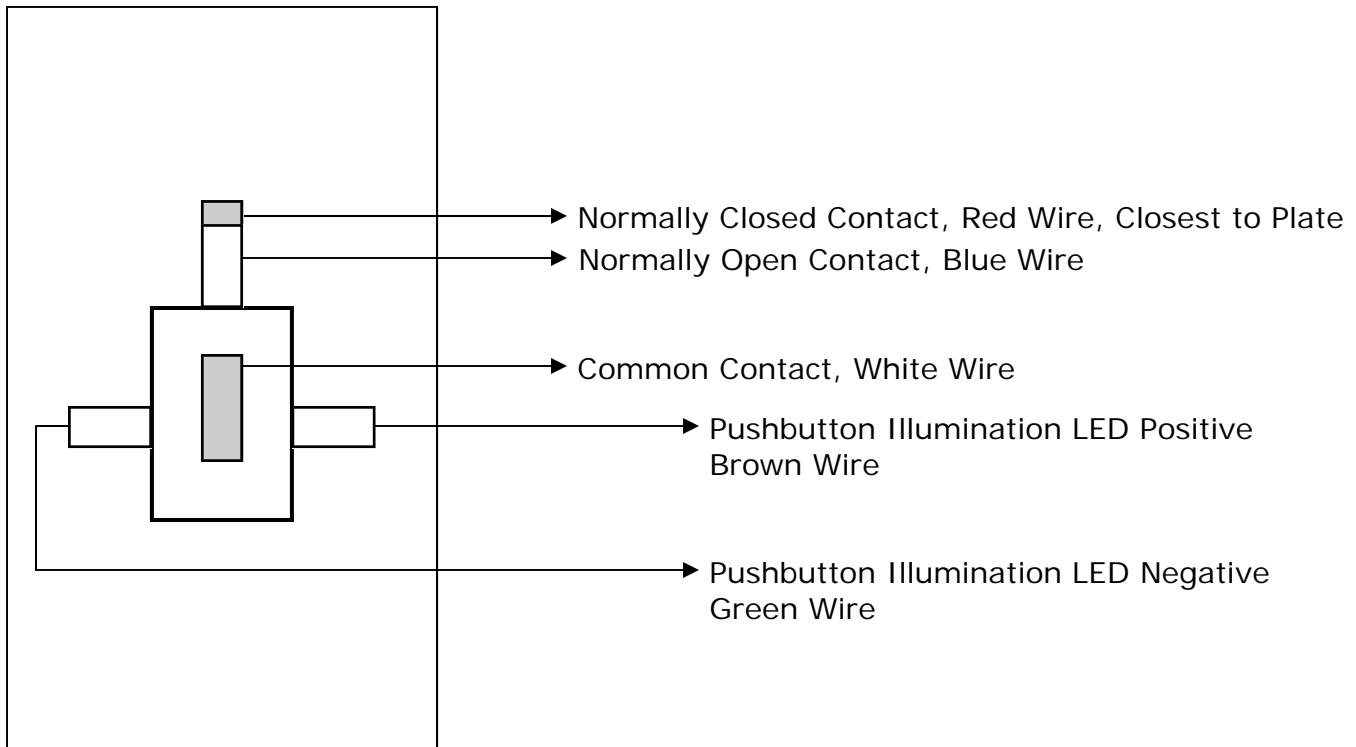

MODELS TS-30, TS-30-2

REQUEST TO EXIT STATIONS

- TS-30 is SPDT
- TS-30-2 is DPDT
- Large LED Illuminated Green Button Operates on 12 or 24 Volts AC or DC
- Momentary Action Switch
- Contacts rated 10A @ 35VDC
- Switch mounted on a single gang stainless steel electrical plate
- Assembled from UL approved components

Alarm Controls
19 Brandywine Drive
Deer Park, New York 11729
(800) 645-5538
www.alarmcontrols.com

**ASSA ABLOY, the global leader
in door opening solutions**

INSTALLATION INSTRUCTIONS MODEL TS-30

Switch Contacts rated 10A @35VDC

Pushbutton Illumination LED operates on 12 to 24 VDC

Pushbutton Illumination LED Current Draw -

4mA @12VDC

15mA @ 24VDC

Alarm Controls
19 Brandywine Drive
Deer Park, New York 11729
(800) 645-5538
www.alarmcontrols.com

INSTALLATION INSTRUCTIONS MODEL TS-30-2

Switch Contacts rated 10A @35VDC

Pushbutton Illumination LED operates on 12 to 24 VDC or VAC

Pushbutton Illumination LED Current Draw -

4mA @12VDC

15mA @ 24VDC

Alarm Controls
19 Brandywine Drive
Deer Park, New York 11729
(800) 645-5538
www.alarmcontrols.com