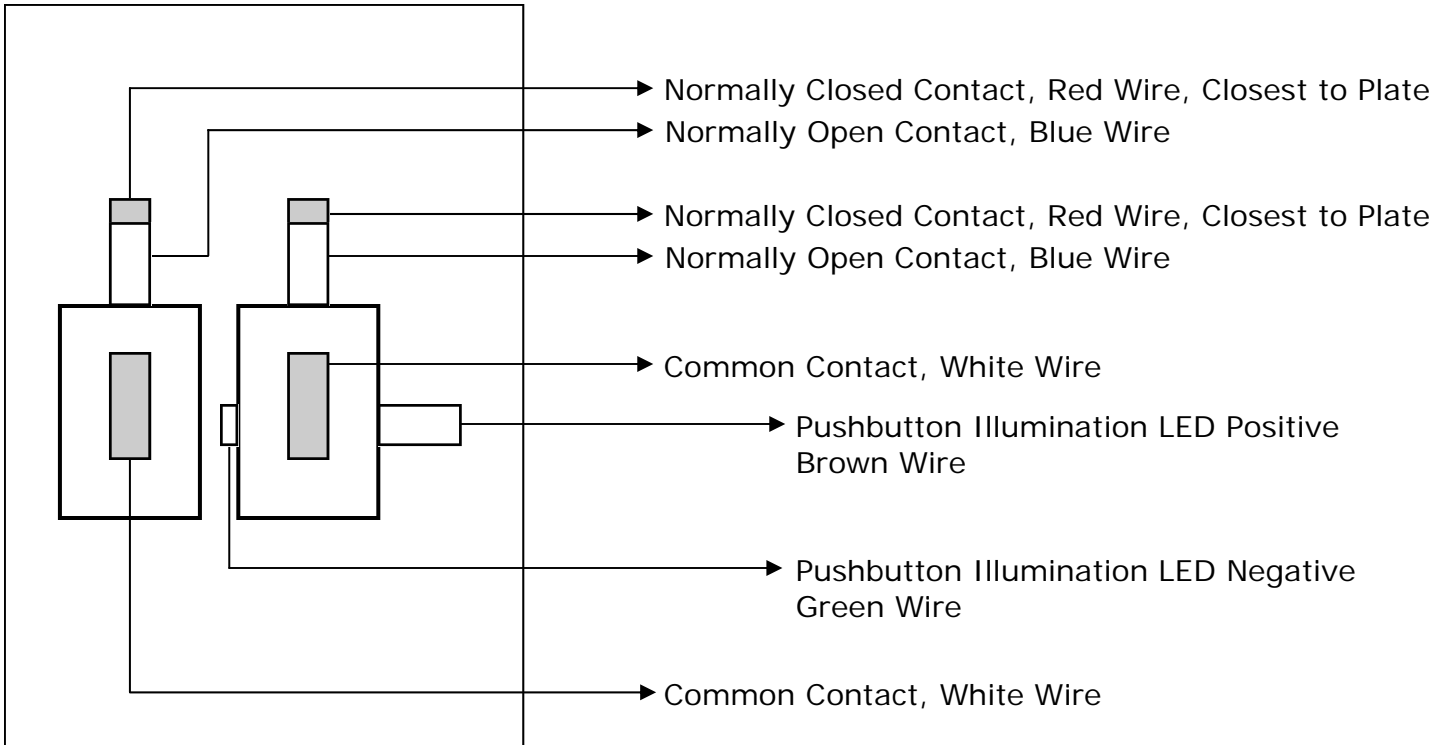

Pushbutton Illumination LED operates on 12 to 24 VDC

Pushbutton Illumination LED Current Draw -

4mA @12VDC

15mA @ 24VDC

Alarm Controls
19 Brandywine Drive
Deer Park, New York 11729
(800) 645-5538
www.alarmcontrols.com

INSTALLATION INSTRUCTIONS MODEL TS-30-2

Switch Contacts rated 10A @35VDC

Pushbutton Illumination LED operates on 12 to 24 VDC or VAC

Pushbutton Illumination LED Current Draw -

4mA @12VDC

15mA @ 24VDC

Alarm Controls
19 Brandywine Drive
Deer Park, New York 11729
(800) 645-5538
www.alarmcontrols.com