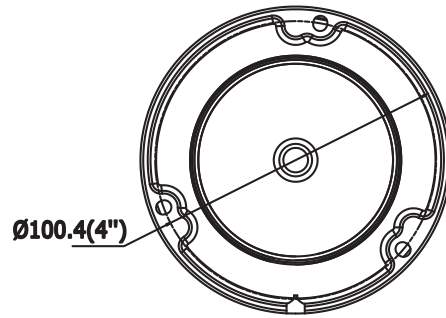

Dimension

Unit: mm(inch)