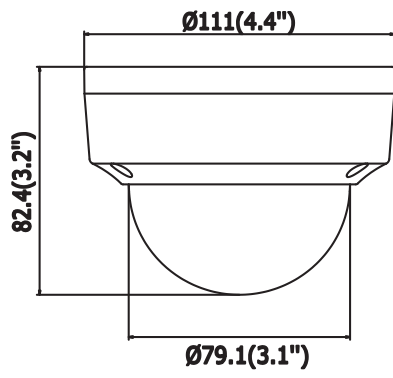

Dimension

Unit: mm(inch)