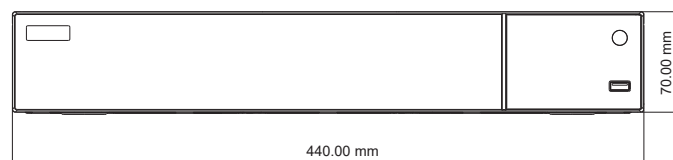

Features

- Support 16 CH 8MP / 5MP / 4MP / 3MP / 1080P / 960P / 720P IP input
- Adopt standard H.265 high profile compression format to get high-quality video at much lower bit rate
- Intuitive and user-friendly Graphic User Interface (GUI), Windows style operation by mouse
- Multi-mode recording: manual / timer / motion / sensor
- Playback : 16 CH simultaneous playback
- Search : time slice, time, event (manual, sensor, motion), tag search
- Support face detection and comparison
- Express and flexible backup via USB, network and so on
- Pentaplex : preview, record, playback, backup and remote access
- DHCP, DDNS, PPPoE network protocol and CMS supported
- Remote control via IE or CMS : preview, playback, backup, PTZ and configuration
- 16 PoE network ports, support IPC direct connection to NVR; support PoE power supply
- Dual stream technology for local storage with high definition, remote network transmission and remote surveillance with mobile device
- Multi-user online simultaneously
- Authorization management, log view and device status view
- 4K output, true high resolution display
- Support PTZ preset and auto cruise, up to 255 presets and 8 cruises
- Support NAT function and QRCode scanning by mobile phone and PAD
- Powerful smart phone & Pad surveillance with iOS and Android OS

DIMENSIONS