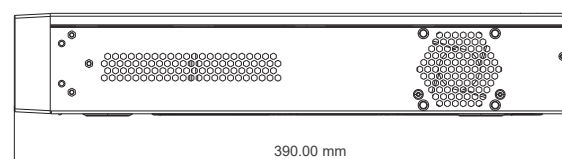

Features

- Support 16 CH 8MP / 5MP / 4MP / 3MP / 1080P / 960P / 720P IP input
- Adopt standard H.265 high profile compression format to get high-quality video at much lower bit rate
- Intuitive and user-friendly Graphic User Interface (GUI), Windows style operation by mouse
- Multi-mode recording: manual / timer / motion / sensor
- Playback : 16 CH simultaneous playback
- Search : time slice, time, event (manual, sensor, motion), tag search
- Support face detection and comparison
- Express and flexible backup via USB, network and so on
- Pentaplex : preview, record, playback, backup and remote access
- DHCP, DDNS, PPPoE network protocol and CMS supported
- Remote control via IE or CMS : preview, playback, backup, PTZ and configuration
- 16 PoE network ports, support IPC direct connection to NVR; support PoE power supply
- Dual stream technology for local storage with high definition, remote network transmission and remote surveillance with mobile device
- Multi-user online simultaneously
- Authorization management, log view and device status view
- 4K output, true high resolution display
- Support PTZ preset and auto cruise, up to 255 presets and 8 cruises
- Support NAT function and QRCode scanning by mobile phone and PAD
- Powerful smart phone & Pad surveillance with iOS and Android OS

DIMENSIONS