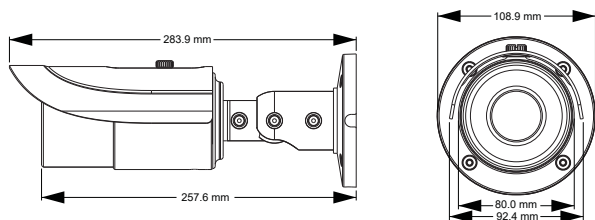

### Dimensions

Model	IP-5IR8048MZ
<b>Camera</b>	
Image Sensor	1 / 2.5" Sony Sensor
Image Size	3840 × 2160
Electronic Shutter	1 / 25 s ~ 1 / 100000 s
Iris Type	Fixed Iris
Min. Illumination	0.01 lux @F1.2, AGC ON; 0 lux with IR
Lens	2.8~12mm Motorized Lens
Lens Mount	Ø14
Day & Night	ICR
Wide Dynamic Range	Digital WDR
BLC	Yes
HLC	Yes
Defogging	Yes
Digital NR	2D / 3D DNR
Angle Adjustment	Any angle
<b>Image</b>	
Video Compression	H.265 MP; H.264 BP / MP / HP; MJPEG
Resolution	8MP (3840×2160), 1080P (1920×1080), 720P (1280×720), D1, CIF, 480×240
Main Stream	60Hz : 8MP (1 ~ 30fps) / 1080P (1 ~ 30fps) / 720P (1 ~ 30fps) 50Hz : 8MP (1 ~ 25fps) / 1080P (1 ~ 25fps) / 720P (1 ~ 25fps)
Bit Rate	64 Kbps ~ 16 Mbps
Bit Rate Type	VBR / CBR
Quality	Five levels under VBR; Freely adjustable under CBR
Image Settings	ROI, Saturation, Brightness, Chroma, Contrast, Wide Dynamic, Sharpen, NR, etc. adjustable through client software or web browser
Audio Compression	G711A / U
ROI	Each ROI to be configured separately
<b>Interfaces</b>	
Network	RJ45 × 1, 10M / 100M self-adaption
Audio	MIC IN × 1, MIC OUT × 1
Video Output	CVBS video output ( BNC × 1)
Storage Card	Support TF card, up to 128GB
RS485	Yes
Alarm Input	1 CH
Alarm Output	1 CH
<b>Functions</b>	
Remote Monitoring	IE browsing, CMS remote control
Online Connection	Support simultaneous monitoring for up to 10 users; Support multi-stream real time transmission
Network Protocol	TCP / IP, UDP, DHCP, NTP, RTSP, PPPoE, DDNS, SMTP, FTP
Interface Protocol	ONVIF, GB-T/28181-2011
Storage	TF card local storage, network remote storage
Smart Alarm	Motion alarm, sensor alarm
Smart Analysis	Object removal detection, line crossing detection and intrusion detection, etc.
PTZ	RS485 × 1
PoE	Yes
IR Distance	30 ~ 50 m
Ingress Protection	IP66
<b>Others</b>	
Power Supply	DC12V / PoE
Power Consumption	< 4.5W
IR Consumption ON	< 8W
Operating Environment	- 20 °C ~ 50 °C, 10 % ~ 90 % relative humidity
Dimensions ( mm )	Ø109 × 284
Weight ( net )	1112g