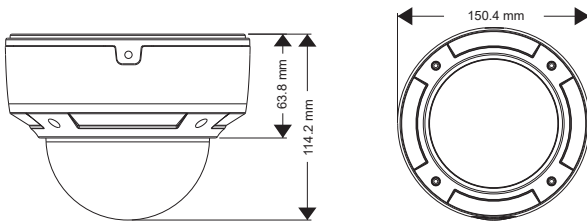

Dimensions

Specifications

Model	IP-5VP8032MZ
Camera	
Image Sensor	1 / 2.5" CMOS
Image Size	3840 × 2160
Electronic Shutter	1 / 25 s ~ 1 / 100000 s
Iris Type	Fixed Iris
Min. Illumination	0.01 lux @F1.2, AGC ON; 0 lux with IR
Lens	2.8~12 mm @F1.4, horizontal field of view : 97.5° ~ 38.5°, Motorized
Lens Mount	Φ14
Day & Night	ICR
Wide Dynamic Range	Digital WDR
HLC & BLC	Yes
Defogging	Yes
Digital NR	2D / 3D DNR
Angle Adjustment	Pan : 0°~360°, Tilt : 0°~77°, Rotation : 0°~360°
Image	
Video Compression	H.265 MP; H.264 BP / MP / HP; MJPEG
Resolution	8MP (3840×2160), 1080P (1920×1080), 720P (1280×720), D1, CIF, 480×240
Main Stream	60Hz : 8MP (1 ~ 30fps) / 1080P (1 ~ 30fps) / 720P (1 ~ 30fps) 50Hz : 8MP (1 ~ 25fps) / 1080P (1 ~ 25fps) / 720P (1 ~ 25fps)
Bit Rate	64 Kbps ~ 16 Mbps
Bit Rate Type	VBR / CBR
Quality	Five levels under VBR; Freely adjustable under CBR
Image Settings	ROI, Saturation, Brightness, Chroma, Contrast, Wide Dynamic, Sharpen, NR, etc. adjustable through client software or web browser
Audio Compression	G711A / U
ROI	Each ROI to be configured separately
Interfaces	
Network	RJ45 × 1, 10M / 100M self-adaption
Audio	MIC IN × 1, MIC OUT × 1
Video Output	CVBS video output (BNC × 1)
Storage Card	Support TF card, up to 128GB
RS485	Yes
Alarm In/Out	1 / 1 CH
Functions	
Remote Monitoring	IE browsing, CMS remote control
Online Connection	Support simultaneous monitoring for up to 10 users; Support multi-stream real time transmission
Network Protocol	TCP / IP, UDP, DHCP, NTP, RTSP, PPPoE, DDNS, SMTP, FTP
Interface Protocol	ONVIF, GB-T/28181-2011
Storage	TF card local storage, network remote storage
Smart Alarm	Motion alarm, sensor alarm
Smart Analysis	Object removal detection, line crossing detection and intrusion detection, etc.
PTZ	RS485 × 1
PoE	Yes
IR Distance	20 ~ 30 m
Ingress Protection	IP66, IK10
Others	
Power Supply	DC 12V / PoE
Power Consumption	< 4.5W
IR Consumption ON	< 6.5W
Operating Environment	- 20 °C ~ 50 °C, 10 % ~ 90 % relative humidity
Dimensions (mm)	Φ150 × 114
Weight (net)	1027g