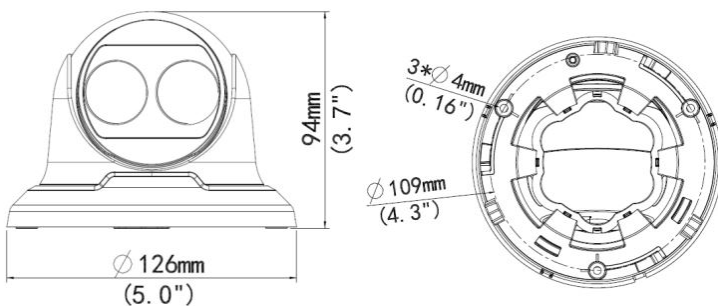

Physical Interfaces:

Specification:

MODEL	UN-IPC3618SR3DPF28M	UN-IPC3618SR3DPF40M			
Camera					
Sensor	1/2.5", 8.0 megapixel, progressive scan, CMOS				
Lens	2.8mm@F2.0	4.0mm@F2.0			
Angle of view(H)	118.1°	91.6°			
Angle of view(V)	64.0°	47.2°			
Angle of view(O)	153.5°	112.7°			
DORI Distance	Lens	Detect(m)	Observe(m)	Recognize(m)	Identify(m)
	2.8mm	50.4	20.2	10.1	5.0
	4.0mm	72	28.8	14.4	7.2
Adjustment Range	Pan: 0°~360°	Tilt: 0° ~ 90°	Rotation: 0° ~ 360°		
Shutter	Auto/Manual, 1~1/100000 s				
Minimum Illumination	Colour: 0.001Lux (F2.0, AGC ON) 0 Lux with IR				
Day/Night	IR-cut filter with auto switch (ICR)				
Digital noise reduction	2D/3D DNR				
S/N	>52 dB				
IR Range	Up to 30m (98 ft) IR range				
Defog	Digital Defog				
WDR	120dB				
Video					
Video Compression	Ultra 265, H.264, MJPEG				
H.264 code profile	Baseline profile, Main Profile, High Profile				
Frame Rate	Main Stream:8MP (3840*2160): Max. 20 fps, Sub Stream:1080P (1920*1080): Max. 30 fps; Third Stream:D1(720*576) : Max. 30 fps				
HLC	Supported				
BLC	Supported				
9:16 Corridor Mode	Supported				
OSD	Up to 8 OSDs				
Privacy Mask	Up to 8 areas				
ROI	Up to 8 areas				
Motion Detection	Up to 4 areas				
Smart					
Behavior Detection	Intrusion, cross line, motion detection				
Intrusion	Enter and loiter in a pre-defined virtual region				
cross line	Cross a pre-defined virtual line				
motion detection	Moving within a pre-defined virtual region				
Recognition	Face detection				
Intelligent Identification	Defocus, Scene Change				
Statistical Analysis	People counting				
General Function	Watermark, IP Address Filtering, Tampering Alarm, Access Policy, ARP Protection,				
Network					
Protocols	IPv4,IGMP,ICMP,ARP,TCP,UDP,DHCP,RTP,RTSP,RTCP,DNS,DDNS,NTP,FTP,UPnP,HTTP,HTTPS,SMTP,SSL				
Compatible Integration	ONVIF(Profile S, Profile T), API				
Interface					
Network	10M/100M Base-TX Ethernet				
General					
Power	12 V DC±25%, PoE (IEEE802.3 af) Power consumption: Max 5.5W				
Dimensions (Ø x H)	126 x 94 mm (5.0" x 3.7")				
Weight	0.45kg (0.99lb)				
Operating Conditions	-30°C ~ 60°C (-22° F ~ 140° F), Humidity ≤ 95% RH(non-condensing)				
Ingress Protection	IP67