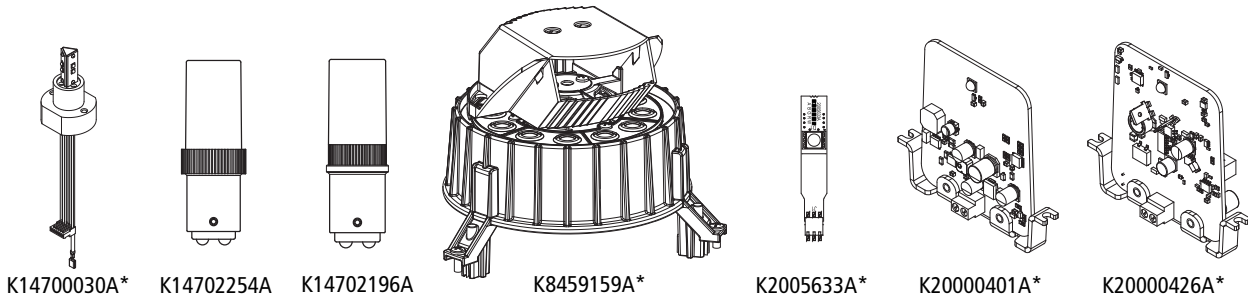

► Replacement Lamps

LED LAMPS

Part	Description	Voltage	Applicable Models
K14700030A-A	LED Module, Amber	All Voltages	191XL, 191XL-CN, 225XL, 225XL-N, 27XL, LEDD
K14700030A-B	LED Module, Blue	All Voltages	191XL, 191XL-CN, 225XL, 225XL-N, 27XL, LEDD
K14700030A-G	LED Module, Green	All Voltages	191XL, 191XL-CN, 225XL, 225XL-N, 27XL, LEDD
K14700030A-R	LED Module, Red	All Voltages	191XL, 191XL-CN, 225XL, 225XL-N, 27XL, LEDD
K14700030A-W	LED Module, White	All Voltages	191XL, 191XL-CN, 225XL, 225XL-N, 27XL, LEDD
K14700030A-Y	LED Module, Yellow	All Voltages	191XL, 191XL-CN, 225XL, 225XL-N, 27XL, LEDD
K14702254A	LED Lamp	24V	121ALED, 121ALED-N
K14702196A	LED Lamp	120V	121SLED, 121SLED-N
K8459159A-A	LED PCBA Motor Module, Amber	120V	371LED, 371LEDX
K8459159A-B	LED PCBA Motor Module, Blue	120V	371LED, 371LEDX
K8459159A-G	LED PCBA Motor Module, Green	120V	371LED, 371LEDX
K8459159A-R	LED PCBA Motor Module, Red	120V	371LED, 371LEDX
K8459159A-W	LED PCBA Motor Module, White	120V	371LED, 371LEDX
K2005633A-A	LED PCBA, Amber	All Voltages	AV1-LED
K2005633A-B	LED PCBA, Blue	All Voltages	AV1-LED
K2005633A-G	LED PCBA, Green	All Voltages	AV1-LED
K2005633A-W	LED PCBA, White	All Voltages	AV1-LED
K20000401A	LED PCBA, Amber, Red, Green	12-24V	FB2LED, FB2LEDX
K20000401A-01	LED PCBA, Clear, Blue	12-24V	FB2LED, FB2LEDX
K20000426A	LED PCBA, Amber, Red, Green	120-240V	FB2LED, FB2LEDX
K20000426A-01	LED PCBA, Clear, Blue	120-240V	FB2LED, FB2LEDX
K859501400-A	LED PCBA, Amber	24V	G-LED
K859501400-B	LED PCBA, Blue	24V	G-LED
K859501400-G	LED PCBA, Green	24V	G-LED

* Indicates color or voltage variation needed for full part number

► Replacement Lamps

STROBE TUBES

K149128A

K149122B

K8107177A

K8107159A

K8107178A