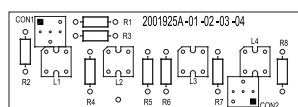

► Replacement Lamps

LED LAMPS

K859501400*
K859501401*

K8107199A*

K8107200A*

K2001925A*

K2005328A*

Part	Description	Voltage	Applicable Models
K859501400-R	LED PCBA, Red	24V	G-LED
K859501400-W	LED PCBA, White	24V	G-LED
K859501401-A	LED PCBA, Amber	120-240V	G-LED
K859501401-B	LED PCBA, Blue	120-240V	G-LED
K859501401-G	LED PCBA, Green	120-240V	G-LED
K859501401-R	LED PCBA, Red	120-240V	G-LED
K859501401-W	LED PCBA, White	120-240V	G-LED
K8107199A	LED PCBA, Amber	24V	LP3 LED, LSLD
K8107199A-01	LED PCBA, Red	24V	LP3 LED, LSLD
K8107199A-02	LED PCBA, Green	24V	LP3 LED, LSLD
K8107199A-03	LED PCBA, Blue	24V	LP3 LED, LSLD
K8107199A-04	LED PCBA, Clear,	24V	LP3 LED, LSLD
K8107200A	LED PCBA, Amber	120V	LP3 LED, LSLD
K8107200A-01	LED PCBA, Red	120V	LP3 LED, LSLD
K8107200A-02	LED PCBA, Green	120V	LP3 LED, LSLD
K8107200A-03	LED PCBA, Blue	120V	LP3 LED, LSLD
K8107200A-04	LED PCBA, Clear	120V	LP3 LED, LSLD
K2001925A	LED PCBA, Red	24V	SCB, SCC
K2001925A-01	LED PCBA, Amber	24V	SCB, SCC
K2001925A-02	LED PCBA, Blue	24V	SCB, SCC
K2001925A-03	LED PCBA, Green	24V	SCB, SCC
K2001925A-04	LED PCBA, Clear	24V	SCB, SCC
K2005328A	LED PCBA, Tri-Color	All Voltages	USI, USIX
K2005328A-01	LED PCBA, Quad-Color	All Voltages	USI, USIX