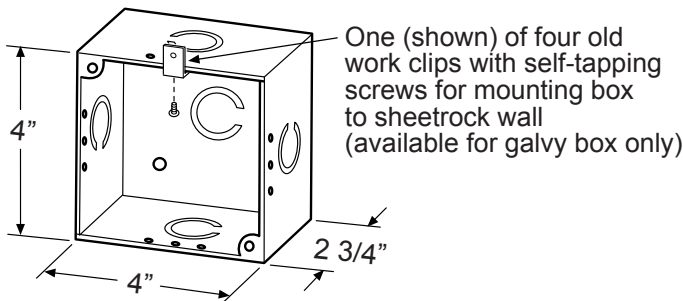

NO EXCUSES!

SAB

4" Square Appliance Box

The SAB Square Appliance boxes are top quality durable units, manufactured in a variety of styles to meet your requirements. Each comes complete with pre-punched conduit knockouts and tapped mounting holes and will accommodate all electrical appliances.

SAB Extra Deep Electrical Box

The SAB Wall Mount Appliance Box is an economical solution for custom installations. The extra deep design accepts mounting of speakers and horns without costly extension rings.

SAB Surface RED Electrical Box

The SAB Surface Mount Appliance Box is an alternative to wall mounting installation. The red finish and rugged construction make this the logical choice for the installation of fire alarm devices.

Standard Features:

- 16 gauge (0.062 thick) galvanized steel construction
- Galvy or Red baked-on epoxy finish
- Dimensions: 4" x 4" x 2 3/4" deep
- Five 1/2" and 3/4" pre-punched conduit knockouts
- Two 8-32 tapped appliance mounting holes
- Accommodates all electrical appliances
- Installation hardware included

Standard Features:

- Rugged 16 gauge (0.062 thick) cold rolled steel construction
- Dimensions: 4 1/2" x 4 1/2" x 2" deep
- Durable baked-on RED epoxy finish
- Three 1/2" and 3/4" pre-punched conduit knockouts
- Two 8-32 tapped appliance mounting holes
- Accommodates all electrical appliances
- Installation hardware included

Ordering Information:

Part #	Description
SSU09030	Extra Deep (2 3/4") 4 Square Box Galvy
SSU09037	Extra Deep (2 3/4") 4 Square Box Red
SSU00454	4 1/2" Square (2" Deep) Appliance Box Red

Made In U.S.A.

**ISO 9001
REGISTERED
COMPANY**

ACEBOX

Space Age Electronics, Inc.
www.1sae.com
800.486.1723 Toll Free
508.485.0966 Local
508.485.4740 Fax