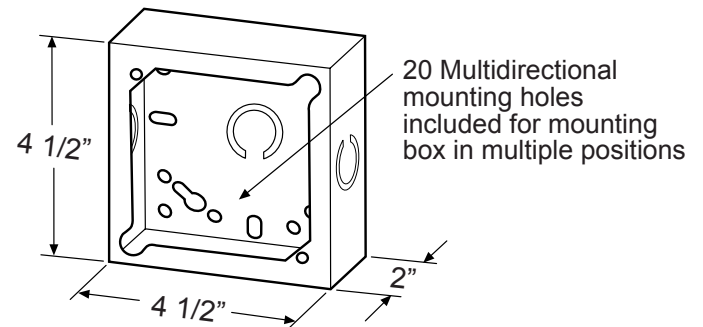

SAB Surface RED Electrical Box

The SAB Surface Mount Appliance Box is an alternative to wall mounting installation. The red finish and rugged construction make this the logical choice for the installation of fire alarm devices.