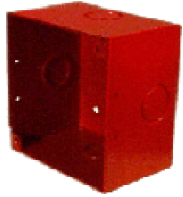

NO EXCUSES!

SAB

4" Square Appliance Box

The SAB Square Appliance boxes are top quality durable units, manufactured in a variety of styles to meet your requirements. Each comes complete with pre-punched conduit knockouts and tapped mounting holes and will accommodate all electrical appliances.

SAB Extra Deep Electrical Box

The SAB Wall Mount Appliance Box is an economical solution for custom installations. The extra deep design accepts mounting of speakers and horns without costly extension rings.