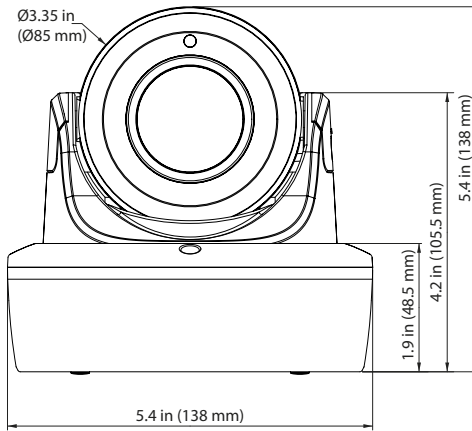

Pro Mini-Domes

Accessories

Accessory Type	Image	Model Number	Description	Dimensions	Color
Flush Mount		IPSMDFLUSHOW3	Recessed Mount for Indoor/Outdoor Pro Gen3 Mini-Domes	Ø10.236 x 2.459 in (Ø260 x 62.46 mm)	RAL 9003
Wall Mount		IPSMDWALL3	Wall Mount Kit: Indoor/Outdoor, White	6.3 x 3.3 x 9.1 in (160.5 x 83 x 230.5 mm)	RAL 9003
Mounting Plate		IPSMDEBPLATE	Universal Electrical Box Mounting Plate	Ø5.6 x 0.13 in (Ø143 x 3.3 mm)	RAL 9003
Pendant Cap		ADCi6DPCAPIW	Pendant Cap: Outdoor, White	Ø5.16 x 2.17 in (Ø141 x 55 mm)	RAL 9003
Gooseneck Arm		ADLOMARM	For use with Pendant Cap	4.4 x 8.78 x 4.4 in (112.5 x 222.9 x 112.5 mm)	RAL 9003