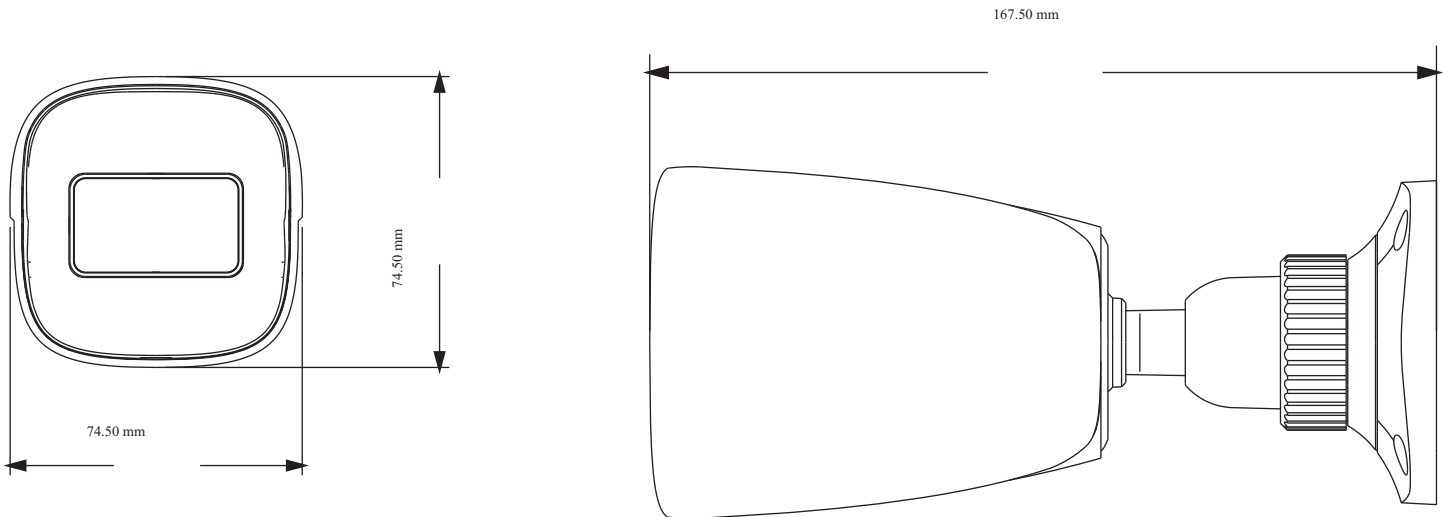

General	
Power Supply	12 V DC / PoE
Power Consumption	< 5 W
Operating Temperature	-30 ~ 60°C (-22 ~ 140°F) / Less than 95% RH
Storage Temperature	-30 ~ 65°C (-22 ~ 149°F) / Less than 95% RH
Ingress Protection	IP67
Casing	-
Dimensions	167.5 mm × 74.5 mm × 74.5
Net Weight	Approx. 0.38 kg (0.83 lb)
Installation	Ceiling mounting; Wall mounting
Certificate	CE, FCC
Environmental Protection	Complies with Directive EU RoHS, WEEE(2012/19/EU) , directive 94/62/EC and REACH(EC1907/2006)

Product Accessories

B15-W

B8-W

Product Dimensions ( mm )

**Plainview, NY**  
 50 Commercial St., Plainview, NY 11803  
 Tel: 516-870-3779

**Downtown LA, CA**  
 1113 Venice Blvd., Los Angeles, CA 90015  
 Tel: 213-218-2260