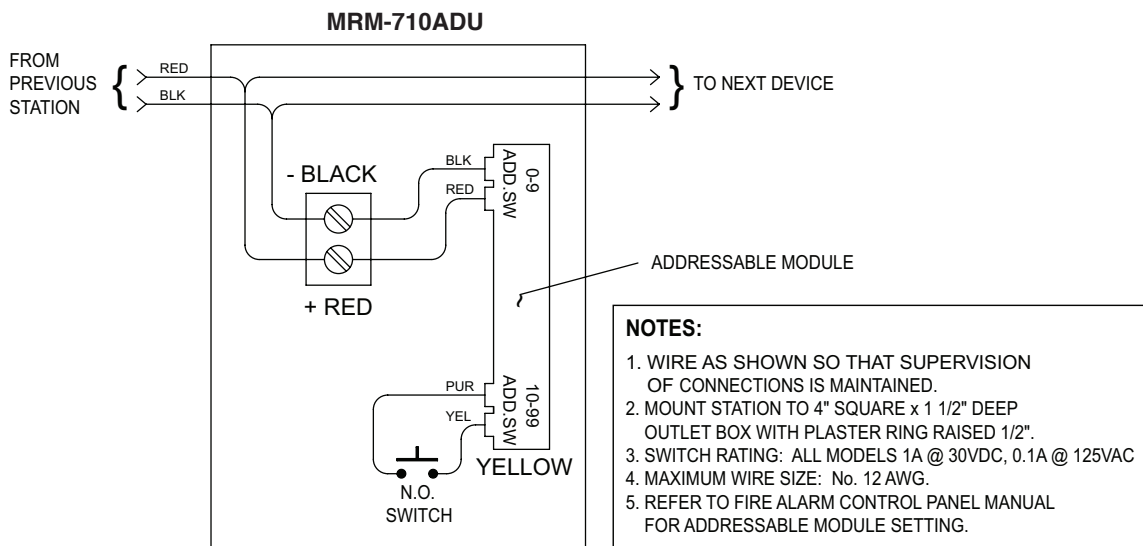

Typical Wiring Diagram

Ordering Information

Model	Description
MRM-710ADU	Intelligent Addressable Key Resettable Dual Action Manual Station
MRM-700	MRM-700U Series Interior Surface Mount Backbox, Red Finish
MRM-700WP	MRM-700U Series Weatherproof Surface Mount Backbox, Red Finish