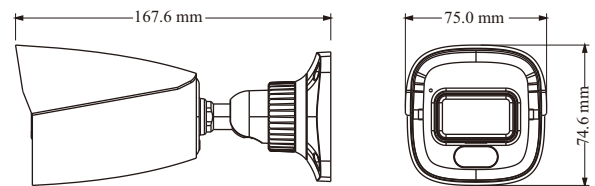

DORI Distance

Lens	Detect	Observe	Recognize	Identify
2.8mm	62m(203ft)	25m(81ft)	12m(40ft)	6m(20ft)
3.6mm	79m(259ft)	32m(104ft)	16m(52ft)	8m(26ft)
Others				
Power Supply	DC12V/PoE			
Power Consumption	< 6W			
Storage Conditions	- 30 °C ~ 65 °C (-22°F~149°F), Humidity: less than 95 % (non-condensing)			
Operating Conditions	- 30 °C ~ 60 °C (-22°F~140°F), Humidity: less than 95 % (non-condensing)			
Dimensions (mm)	167.6 × 75 × 74.6			
Weight (net)	Approx. 0.45KG			
Installation	Ceiling mounting; wall mounting			
Certificate	CE, FCC			
Environmental Protection	Complies with Directive EU RoHS, WEEE(2012/19/EU), directive 94/62/EC and REACH(EC1907/2006)			

DIMENSIONS