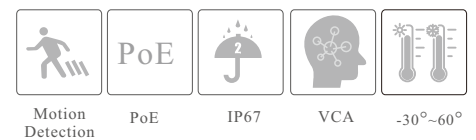

SPECIFICATIONS

Specifications	Model	IP-5IR4S4C1-28
Camera		
Image Sensor		1 / 3 "CMOS
Image Size		2560×1440
Electronic Shutter		1/1s ~ 1 / 100000s
Iris Type		Fixed Iris
Min. Illumination		0.005 lux @F1.6, AGC ON; 0 lux with illumination on
Lens		2.8mm@F1.6, Horizontal FoV: 94°; Vertical FoV: 50°; Diagonal FoV: 115° 3.6mm@F1.6, Horizontal FoV: 78°; Vertical FoV: 40°; Diagonal FoV: 97°
Focus		Fixed
Lens Mount		M12
Day&Night		ICR
Wide Dynamic Range		120dB
BLC		Yes
HLC		Yes
Digital NR		Yes
S/N Ratio		≥50dB
Angle Adjustment		Pan: 0°~360°; Tilt: 0°~80°; Rotation: 0°~360°
Image		
Video Compression		Main stream: H.265+ / H.265 / H.264+ / H.264 Sub stream: H.265+ / H.265 / H.264+ / H.264 / MJPEG Third stream: H.265+ / H.265 / H.264+ / H.264 / MJPEG
H.265 Compression Standard		Main Profile@Leve4.1 High Tier
Resolution		4MP (2560 × 1440), 3MP (2304 × 1296), 1080P (1920 × 1080), 720P (1280 × 720), D1, VGA (640× 480), 480× 240, CIF
Main Stream		4MP/3MP/1080P/720P (60Hz: 1~30fps; 50Hz: 1~25fps)
Sub Stream		720P/D1/VGA/CIF (60Hz: 1~30fps; 50Hz: 1~25fps)
Third Stream		D1/480× 240/CIF (60Hz: 1~30fps; 50Hz: 1~25fps)
Bit Rate		64 Kbps ~ 6 Mbps
Bit Rate Type		VBR / CBR
Image Settings		ROI, Saturation, Brightness, Hue, Contrast, Wide Dynamic, Sharpness, Image Mirror, Image Flip, NR, etc. adjustable through client software or web browser
Audio Compression		G711A/U
ROI		Each ROI to be configured separately
Interfaces		
Network		RJ45
Video Output		No
Audio		1CH audio input; 1CH built-in MIC
Storage		Built-in micro SD card slot, up to 256GB
Reset		Yes
Functions		
Remote Monitoring		Web browser /Titanium NVR/NVMS2.X/Mobile APP
Web Browser		Chrome 89.0+/Edge 89.0+/Firefox 87.0+/Safari 14.0+
Online Connection		Support simultaneous monitoring for up to 6 users; Support multi-stream real time transmission
Network Protocol		UDP, IPv4, IPv6, DHCP, NTP, RTSP, RTP, RTCP, RTMP, PPPoE, DDNS, SMTP, FTP, 802.1x, SNMP, UPnP, HTTP, HTTPS, HTTP POST, P2P, QoS
Interface Protocol		ONVIF
Storage		Network remote storage; micro SD card storage
Smart Alarm		Motion detection, SMD, SD card error, SD card full, IP address conflict, network disconnection, video exception
Smart Event		Line crossing/region intrusion (human/vehicle classification), abandoned/missing object detection
General Function		Watermark, IP address filtering, video mask, heartbeat, ANR, cloud upgrade, smart supplement light, corridor pattern
PoE		Yes (IEEE802.3af)
Supplement Light Range		IR range: 20 ~ 30 m; white light range: 20 ~ 30 m
Ingress Protection		IP67
Security		Video encryption, firmware encryption, HTTPS encryption, configuration encryption, illegal login lock, IP address filtering, 802.1x authentication, basic and digest authentication for HTTP/RTSP