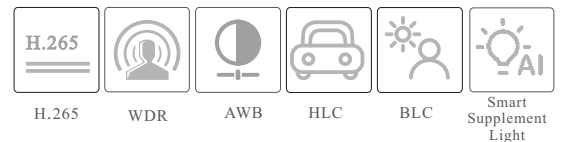

SPECIFICATIONS

Specifications	Model	IP-5IR4S4C1-28
Camera		
Image Sensor		1 / 3 "CMOS
Image Size		2560×1440
Electronic Shutter		1/1s ~ 1 / 100000s
Iris Type		Fixed Iris
Min. Illumination		0.005 lux @F1.6, AGC ON; 0 lux with illumination on
Lens		2.8mm@F1.6, Horizontal FoV: 94°; Vertical FoV: 50°; Diagonal FoV: 115° 3.6mm@F1.6, Horizontal FoV: 78°; Vertical FoV: 40°; Diagonal FoV: 97°
Focus		Fixed
Lens Mount		M12
Day&Night		ICR
Wide Dynamic Range		120dB
BLC		Yes
HLC		Yes
Digital NR		Yes
S/N Ratio		≥50dB
Angle Adjustment		Pan: 0°~360°; Tilt: 0°~80°; Rotation: 0°~360°
Image		
Video Compression		Main stream: H.265+ / H.265 / H.264+ / H.264 Sub stream: H.265+ / H.265 / H.264+ / H.264 / MJPEG Third stream: H.265+ / H.265 / H.264+ / H.264 / MJPEG
H.265 Compression Standard		Main Profile@Leve4.1 High Tier
Resolution		4MP (2560 × 1440), 3MP (2304 × 1296), 1080P (1920 × 1080), 720P (1280 × 720), D1, VGA (640× 480), 480× 240, CIF
Main Stream		4MP/3MP/1080P/720P (60Hz: 1~30fps; 50Hz: 1~25fps)
Sub Stream		720P/D1/VGA/CIF (60Hz: 1~30fps; 50Hz: 1~25fps)
Third Stream		D1/480× 240/CIF (60Hz: 1~30fps; 50Hz: 1~25fps)
Bit Rate		64 Kbps ~ 6 Mbps
Bit Rate Type		VBR / CBR
Image Settings		ROI, Saturation, Brightness, Hue, Contrast, Wide Dynamic, Sharpness, Image Mirror, Image Flip, NR, etc. adjustable through client software or web browser
Audio Compression		G711A/U
ROI		Each ROI to be configured separately
Interfaces		
Network		RJ45
Video Output		No
Audio		1CH audio input; 1CH built-in MIC
Storage		Built-in micro SD card slot, up to 256GB
Reset		Yes
Functions		
Remote Monitoring		Web browser /Titanium NVR/NVMS2.X/Mobile APP
Web Browser		Chrome 89.0+/Edge 89.0+/Firefox 87.0+/Safari 14.0+
Online Connection		Support simultaneous monitoring for up to 6 users; Support multi-stream real time transmission
Network Protocol		UDP, IPv4, IPv6, DHCP, NTP, RTSP, RTP, RTCP, RTMP, PPPoE, DDNS, SMTP, FTP, 802.1x, SNMP, UPnP, HTTP, HTTPS, HTTP POST, P2P, QoS
Interface Protocol		ONVIF
Storage		Network remote storage; micro SD card storage
Smart Alarm		Motion detection, SMD, SD card error, SD card full, IP address conflict, network disconnection, video exception
Smart Event		Line crossing/region intrusion (human/vehicle classification), abandoned/missing object detection
General Function		Watermark, IP address filtering, video mask, heartbeat, ANR, cloud upgrade, smart supplement light, corridor pattern
PoE		Yes (IEEE802.3af)
Supplement Light Range		IR range: 20 ~ 30 m; white light range: 20 ~ 30 m
Ingress Protection		IP67
Security		Video encryption, firmware encryption, HTTPS encryption, configuration encryption, illegal login lock, IP address filtering, 802.1x authentication, basic and digest authentication for HTTP/RTSP