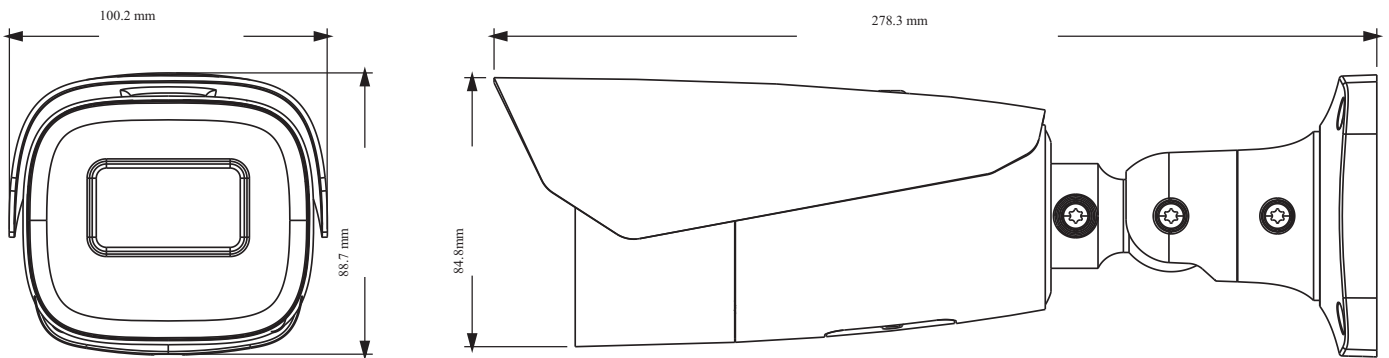

General	
Power Supply	12 VDC ± 30%
Power Consumption	Max. 12 W (12 VDC, IR on)
Operating Temperature	-30°C ~ 60°C (-40°F ~ 140°F) / ≤ 95% RH
Storage Temperature	-30°C ~ 60°C (-40°F ~ 140°F)
Protection	IP67
Casing	Metal and Plastic
Dimensions (mm)	278.3 × 100.2 × 88.7
Net Weight	1.04kg (2.3lbs)
Installation	Ceiling mounting; Wall mounting
Certification	CE-LVD: EN62368-1 CE-EMC: Electromagnetic Compatibility Directive 2014/30/EU FCC: 47 CFR FCC Part 15, Subpart B

Product Specifications

Product Accessories

B14-W

Product Dimensions (mm [inch])

Plainview, NY
50 Commercial St., Plainview, NY 11803
Tel: 516-870-3779

Downtown LA, CA
1113 Venice Blvd., Los Angeles, CA 90015
Tel: 213-218-2260