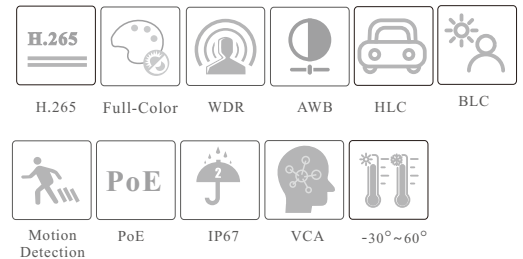

## SPECIFICATIONS

Specifications	Model	IP-5IRD4C3H5-28		
<b>Camera</b>				
Image Sensor	1 / 1.79 "CMOS			
Image Size	2688 × 1520			
Electronic Shutter	Auto or manual mode; manual mode: 1 / 2s ~ 1 / 100000 s			
Iris Type	Fixed Iris			
Min. Illumination	0.0003 lux @F1.0, AGC ON; 0 lux with illumination on			
S/N Ratio	≥50dB			
Lens	2.8 mm@F1.0, H.FoV: 112°; V.FoV:61°; D.FoV:133° 3.6 mm@F1.0, H.FoV: 96°; V.FoV: 52°; D.FoV:115°			
Focus	Fixed			
Lens Mount	M12			
Wide Dynamic Range	Digital WDR			
BLC	Yes			
HLC	Yes			
Defog	Yes			
Digital NR	3D DNR			
Angle Adjustment	Pan: 0°~360°; Tilt:0°~80°; Rotation: 0°~360°			
<b>Image</b>				
Video Compression	Main stream: H.265+/ H.265 / H.264+ / H.264 Sub stream/Third stream: H.265+/ H.265 / H.264+ / H.264/ MJPEG Fourth stream/Fifth stream: H.265 / H.264 / MJPEG			
H.264 Compression Standard	Baseline Profile/Main Profile/High Profile			
Resolution	4MP (2688×1520),2K (2560×1440), 3MP(2304×1296),1080P(1920×1080), 720P (1280×720), D1, VGA (640×480), CIF, 480×240			
Main Stream	4MP/2K/3MP/1080P( 60Hz : 1 ~ 30fps; 50Hz: 1~25fps )			
Sub Stream	1080P/720P/D1 ( 60Hz : 1 ~ 30fps; 50Hz: 1~25fps )			
Third Stream	720P/D1/VGA/CIF/480×240 ( 60Hz : 1 ~ 30fps; 50Hz: 1~25fps )			
Fourth Stream	D1/VGA/CIF/480×240 ( 60Hz : 1 ~ 30fps; 50Hz: 1~25fps )			
Fifth Stream	D1/VGA/CIF/480×240 ( 60Hz : 1 ~ 30fps; 50Hz: 1~25fps )			
Bit Rate	64 Kbps ~ 8 Mbps			
Bit Rate Type	VBR / CBR			
Audio Compression	G711A / U			
Image Settings	ROI, Saturation, Brightness, Hue, Contrast, Wide Dynamic, Sharpness, Image Flip, Image Mirror, NR, etc. adjustable through client software or web browser			
ROI	Each ROI to be configured separately			
<b>Interfaces</b>				
Network	RJ 45			
Video Output	No			
Audio	1CH audio input; 1CH audio output; 1CH built-in microphone			
Storage	Built-in micro SD card slot; up to 1 TB			
Reset	Yes			
Alarm	1CH alarm input; 1CH alarm output			
<b>Intelligent Analytics</b>				
Smart Event	Line crossing, region intrusion/entrance/exiting (human/vehicle classification), abandoned/ missing object detection, crowd density detection			
Statistics	Target counting by line, heat map			
Exception Detection	Scene change, video blur and abnormal color detection			
Face Detection	Face detection and face capture			
Video Metadata	Simultaneously captures human body, motor vehicle and non-motor vehicle and extracts 13 human features, 5 motor vehicle features and 1 non-motor vehicle feature			
<b>DORI Distance</b>				
Lens	Detect	Observe	Recognize	Identify
2.8mm	52m(170ft)	21m(68ft)	10m(33ft)	5m(17ft)
3.6mm	62m(203ft)	25m(82ft)	12m(40ft)	6m(20ft)
<b>Functions</b>				
Remote Monitoring	Web Client/Titanium NVR/NVMS/mobile APP			
Web Browser	IE11(plugin-in required)/Chrome 92.0+/Edge 92.0+/Firefox 91.0+/Safari 13.1+			
Online Connection	Support simultaneous monitoring for up to 3 users; Support multi-stream real time transmission			