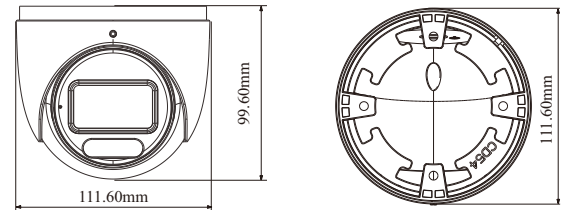

### 4MP Full-Color Turret Network Camera

- H.265+ / H.265 / H.264 + / H.264 / MJPEG coding
- Max. resolution: 2688 × 1520
- 20~30m white light view distance
- 24/7 full color imaging
- 3D DNR, WDR, HLC, BLC, and ROI coding
- Support electronic image stabilization
- Support image distortion correction
- Support 1CH audio input; 1CH audio output; 1 CH built-in MIC
- Built-in micro SD card slot; up to 1TB
- DC12V/PoE power supply
- IP 67 ingress protection
- Support five streams
- Support remote monitoring by smart phones & tablet PCs with iOS and Android OS
- Intelligent analytics

## DIMENSIONS