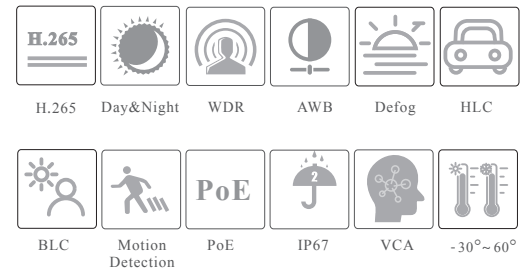

IP-5IRD4E3BA4-28

4MP Network IR Water-Proof Turret Camera

- H.265+/H.265/H.264+/H.264/MJPEG coding
- Max. resolution: 2592 × 1520
- ICR auto switch, true day / night vision
- 20 ~ 30m IR night view distance
- 3D DNR, true WDR, HLC, BLC, Defog, Smart IR and ROI coding
- Support image distortion correction
- Built-in micro SD card slot, up to 256GB
- DC12V/PoE power supply
- IP 67 ingress protection
- Support three streams
- Support remote monitoring by smart phones & tablet PCs with iOS and Android OS
- Support P2P function
- Intelligent analytics