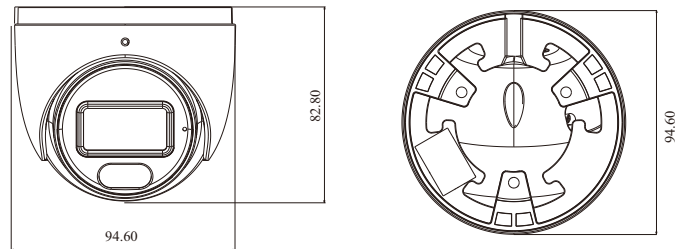

DORI Distance				
Lens	Detect	Observe	Recognize	Identify
2.8mm	69m(226ft)	28m(92ft)	14m(46ft)	7m(23ft)
3.6mm	105m(344ft)	42m(138ft)	21m(69ft)	10m(33ft)
Others				
Power Supply	DC12V/PoE			
Power Consumption	< 6.5W			
Storage Conditions	- 30 °C ~ 65 °C (-22 °F ~ 149 °F), Humidity: less than 95 % (non-condensing)			
Operating Conditions	- 30 °C ~ 60 °C (-22 °F ~ 140 °F), Humidity: less than 95 % (non-condensing)			
Dimensions (mm)	Φ 94.6 × 82.8			
Weight (net)	Approx. 0.45KG			
Installation	Ceiling mounting; wall mounting			
Certificate	CE, FCC			
Environmental Protection	Complies with Directive EU RoHS, WEEE(2012/19/EU), directive 94/62/EC and REACH(EC1907/2006)			

DIMENSIONS

AVAILABLE ACCESSORIES