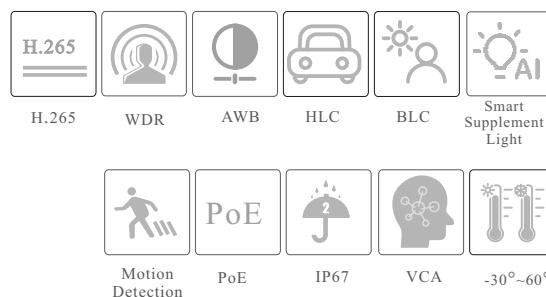

IP-5IRD6S4C4-28

6MP Dual Illumination Water-proof Turret Network Camera

- H.265+ /H.265 /H.264+ /H.264/MJPEG coding
- Max. resolution: 6MP (3200 × 1800)
- Auto day/night switch
- 3D DNR, HWDR, HLC, BLC, etc.
- ROI coding
- Support smart supplement light
- 20~30m white light view distance; 20~30m IR view distance
- DC12V/PoE power supply
- IP 67 ingress protection
- Support three streams
- Support remote monitoring by smart phones& tablet PCs with iOS and Android OS
- Support P2P function
- Support SMD
- Support line crossing detection, region intrusion detection, abandoned/missing object detection, video exception detection