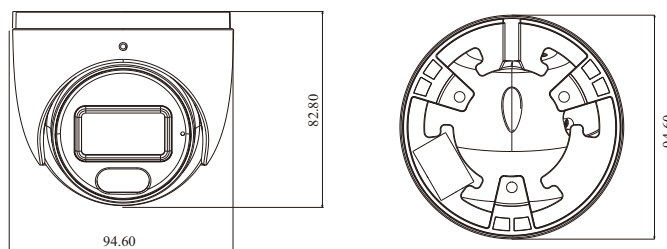

DORI Distance

Lens	Detect	Observe	Recognize	Identify
2.8mm	79m(259ft)	32m(105ft)	16m(52ft)	8m(27ft)
3.6mm	99m(325ft)	40m(130ft)	20m(68ft)	10m(34ft)
Others				
Power Supply	DC12V/PoE			
Power Consumption	< 6.5W			
Storage Conditions	- 30 °C ~ 65 °C (-22 °F ~ 149 °F), Humidity: less than 95 % (non-condensing)			
Operating Conditions	- 30 °C ~ 60 °C (-22 °F ~ 140 °F), Humidity: less than 95 % (non-condensing)			
Dimensions (mm)	Φ 94.6 × 82.8			
Weight (net)	Approx. 0.45KG			
Installation	Ceiling mounting; wall mounting			
Certificate	CE, FCC			
Environmental Protection	Complies with Directive EU RoHS, WEEE(2012/19/EU), directive 94/62/EC and REACH(EC1907/2006)			

DIMENSIONS