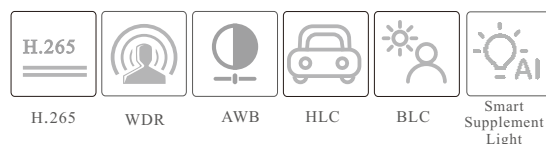

IP-5IRD8S4C4-G28

8MP Dual Illumination Turret Network Camera

SPECIFICATIONS

Model	IP-5IRD8S4C4-G28
Specifications	
Camera	
Image Sensor	1 / 2.8 "CMOS
Image Size	3840×2160
Electronic Shutter	1 / 3s ~ 1 / 100000s
Iris Type	Fixed Iris
Min. Illumination	0.02 lux @F1.6, AGC ON; 0 lux with illumination on
Lens	2.8mm@F1.6, Horizontal FoV: 106°; Vertical FoV: 57°; Diagonal FoV: 124° 3.6mm@F1.6, Horizontal FoV: 90°; Vertical FoV: 47°; Diagonal FoV: 107°
Focus	Fixed
Lens Mount	M12
Day&Night	ICR
Wide Dynamic Range	120dB
BLC	Yes
HLC	Yes
Digital NR	Yes
Defog	Yes
S/N Ratio	≥ 50dB
Angle Adjustment	Pan: 0°~360°; Tilt: 0°~75°; Rotation: 0°~360°
Image	
Video Compression	Main stream: H.265+ / H.265 / H.264+ / H.264 Sub / Third stream: H.265+ / H.265 / H.264+ / H.264 / MJPEG
H.265 Compression Standard	Main Profile@Leve4.1 High Tier
Resolution	8MP(3840×2160), 6MP(3200×1800), 4MP(2688×1520), 2K(2560×1440), 1080P(1920×1080), 720P(1280×720), D1, VGA(640×480), 640×360, 480×240, CIF
Main Stream	60Hz: 8MP(1~20fps) / 6MP/4MP/2K/1080P(1~30fps) 50Hz: 8MP(1~20fps) / 6MP/4MP/2K/1080P(1~25fps)
Sub Stream	720P/D1/VGA/640×360/CIF/480×240 (60Hz: 1~30fps; 50Hz: 1~25fps)
Third Stream	720P/D1/640×360/CIF (60Hz: 1~30fps; 50Hz: 1~25fps)
Bit Rate	64 Kbps ~ 12Mbps
Bit Rate Type	VBR / CBR
Image Settings	ROI, Saturation, Brightness, Hue, Contrast, Wide Dynamic, Sharpness, Image Mirror, Image Flip, NR, etc. adjustable through client software or web browser
Audio Compression	G711A/U
ROI	8ROI, Each ROI to be configured separately
Interfaces	
Network	RJ45
Video Output	No
Audio	1CH audio input; 1CH built-in MIC
Storage	Built-in micro SD card slot, up to 256GB
Reset	Yes
Functions	
Remote Monitoring	Web browser / Titanium NVR/NVMS2.X/Mobile APP
Web Browser	Chrome 89.0+ / Edge 89.0+ / Firefox 87.0+ / Safari 14.0+
Online Connection	Support simultaneous monitoring for up to 10 users; Support multi-stream real time transmission
Network Protocol	UDP, IPv4, IPv6, DHCP, NTP, RTSP, RTP, RTCP, RTMP, PPPoE, DDNS, SMTP, FTP, 802.1x, SNMP, UPnP, HTTP, HTTPS, HTTP POST, P2P, QoS
Interface Protocol	ONVIF
Storage	Network remote storage; micro SD card storage
Smart Alarm	Motion detection, SMD, SD card full, SD card error, IP address conflict, cable disconnection, video exception (scene change, video blur and abnormal color detection)
Smart Event	Line crossing / region intrusion detection (human/motor vehicle/non-motor vehicle classification), abandoned/missing object detection
General Function	Watermark, IP address filtering, video mask, heartbeat, smart supplement light, corridor pattern, image distortion correction, ANR, cloud upgrade
PoE	Yes (IEEE802.3af)
Supplement Light Range	IR range: 20 ~ 30 m; white light range: 20 ~ 30 m
Ingress Protection	IP67
Security	Video encryption, firmware encryption, configuration encryption, illegal login lock, IP address filtering, 802.1x authentication, basic and digest authentication for HTTP/RTSP