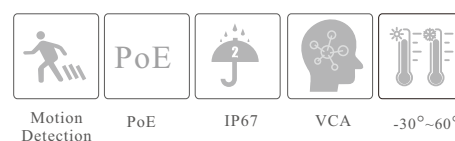

IP-5IRD8S4C4-G28

8MP Dual Illumination Turret Network Camera

SPECIFICATIONS

Model	IP-5IRD8S4C4-G28
Specifications	
Camera	
Image Sensor	1 / 2.8 "CMOS
Image Size	3840×2160
Electronic Shutter	1 / 3s ~ 1 / 100000s
Iris Type	Fixed Iris
Min. Illumination	0.02 lux @F1.6, AGC ON; 0 lux with illumination on
Lens	2.8mm@F1.6, Horizontal FoV: 106°; Vertical FoV: 57°; Diagonal FoV: 124° 3.6mm@F1.6, Horizontal FoV: 90°; Vertical FoV: 47°; Diagonal FoV: 107°
Focus	Fixed
Lens Mount	M12
Day&Night	ICR
Wide Dynamic Range	120dB
BLC	Yes
HLC	Yes
Digital NR	Yes
Defog	Yes
S/N Ratio	≥ 50dB
Angle Adjustment	Pan: 0°~360°; Tilt: 0°~75°; Rotation: 0°~360°
Image	
Video Compression	Main stream: H.265+ / H.265 / H.264+ / H.264 Sub / Third stream: H.265+ / H.265 / H.264+ / H.264 / MJPEG
H.265 Compression Standard	Main Profile@Leve4.1 High Tier
Resolution	8MP(3840×2160), 6MP(3200×1800), 4MP(2688×1520), 2K(2560×1440), 1080P(1920×1080), 720P(1280×720), D1, VGA(640×480), 640×360, 480×240, CIF
Main Stream	60Hz: 8MP(1~20fps) / 6MP/4MP/2K/1080P(1~30fps) 50Hz: 8MP(1~20fps) / 6MP/4MP/2K/1080P(1~25fps)
Sub Stream	720P/D1/VGA/640×360/CIF/480×240 (60Hz: 1~30fps; 50Hz: 1~25fps)
Third Stream	720P/D1/640×360/CIF (60Hz: 1~30fps; 50Hz: 1~25fps)
Bit Rate	64 Kbps ~ 12Mbps
Bit Rate Type	VBR / CBR
Image Settings	ROI, Saturation, Brightness, Hue, Contrast, Wide Dynamic, Sharpness, Image Mirror, Image Flip, NR, etc. adjustable through client software or web browser
Audio Compression	G711A/U
ROI	8ROI, Each ROI to be configured separately
Interfaces	
Network	RJ45
Video Output	No
Audio	1CH audio input; 1CH built-in MIC
Storage	Built-in micro SD card slot, up to 256GB
Reset	Yes
Functions	
Remote Monitoring	Web browser / Titanium NVR/NVMS2.X/Mobile APP
Web Browser	Chrome 89.0+ / Edge 89.0+ / Firefox 87.0+ / Safari 14.0+
Online Connection	Support simultaneous monitoring for up to 10 users; Support multi-stream real time transmission
Network Protocol	UDP, IPv4, IPv6, DHCP, NTP, RTSP, RTP, RTCP, RTMP, PPPoE, DDNS, SMTP, FTP, 802.1x, SNMP, UPnP, HTTP, HTTPS, HTTP POST, P2P, QoS
Interface Protocol	ONVIF
Storage	Network remote storage; micro SD card storage
Smart Alarm	Motion detection, SMD, SD card full, SD card error, IP address conflict, cable disconnection, video exception (scene change, video blur and abnormal color detection)
Smart Event	Line crossing / region intrusion detection (human/motor vehicle/non-motor vehicle classification), abandoned/missing object detection
General Function	Watermark, IP address filtering, video mask, heartbeat, smart supplement light, corridor pattern, image distortion correction, ANR, cloud upgrade
PoE	Yes (IEEE802.3af)
Supplement Light Range	IR range: 20 ~ 30 m; white light range: 20 ~ 30 m
Ingress Protection	IP67
Security	Video encryption, firmware encryption, configuration encryption, illegal login lock, IP address filtering, 802.1x authentication, basic and digest authentication for HTTP/RTSP