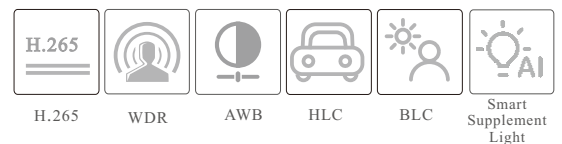

## SPECIFICATIONS

Specifications	Model	IP-51RD8S4C5-MZ
<b>Camera</b>		
Image Sensor	1 / 2.8 "CMOS	
Image Size	3840×2160	
Electronic Shutter	1 / 3s ~ 1 / 100000s	
Iris Type	DC Iris	
Min. Illumination	0.02 lux @F1.6, AGC ON; 0 lux with illumination on	
Lens	2.8~12mm@F1.6	
Field of View	Horizontal: 97.3°~34°; Vertical: 52.3°~17.7°; Diagonal: 116°~37°	
Focus	Motorized	
Lens Mount	Φ14	
Day&Night	ICR	
Wide Dynamic Range	120dB	
BLC	Yes	
HLC	Yes	
Digital NR	Yes	
S/N Ratio	≥50dB	
Angle Adjustment	Pan: 0°~360°; Tilt: 0°~80°; Rotation: 0°~360°	
<b>Image</b>		
Video Compression	Main stream: H.265+ / H.265 / H.264+ / H.264 Sub/Third stream: H.265+ / H.265 / H.264+ / H.264 / MJPEG	
H.265 Compression Standard	Main Profile@Leve4.1 High Tier	
Resolution	8MP(3840×2160), 6MP(3200×1800), 4MP(2688×1520), 2K(2560×1440), 1080P(1920×1080), 720P(1280×720), D1, VGA(640×480), 640×360, 480×240, CIF	
Main Stream	60Hz: 8MP(1~20fps) / 6MP/4MP/2K/1080P(1~30fps) 50Hz: 8MP(1~20fps) / 6MP/4MP/2K/1080P(1~25fps)	
Sub Stream	720P/D1/VGA/640×360/CIF/480×240 (60Hz: 1~30fps; 50Hz: 1~25fps)	
Third Stream	720P/D1/640×360/CIF (60Hz: 1~30fps; 50Hz: 1~25fps)	
Bit Rate	64 Kbps ~ 12Mbps	
Bit Rate Type	VBR / CBR	
Image Settings	ROI, Saturation, Brightness, Hue, Contrast, Wide Dynamic, Sharpness, Image Mirror, Image Flip, NR, etc. adjustable through client software or web browser	
Audio Compression	G711A/U	
ROI	Each ROI to be configured separately	
<b>Interfaces</b>		
Network	RJ45	
Video Output	No	
Audio	1CH audio input; 1CH built-in MIC	
Storage	Built-in micro SD card slot, up to 256GB	
Reset	Yes	
<b>Functions</b>		
Remote Monitoring	Web browser /Titanium NVR/NVMS2.X/Mobile APP	
Web Browser	IE11(plug-in required)/Chrome 89.0+/Edge 89.0+/Firefox 87.0+/Safari 14.0+	
Online Connection	Support simultaneous monitoring for up to 10 users; Support multi-stream real time transmission	
Network Protocol	UDP, IPv4, IPv6, DHCP, NTP, RTSP, RTP, RTCP, RTMP, PPPoE, DDNS, SMTP, FTP, 802.1x, SNMP, UPnP, HTTP, HTTPS, HTTP POST, P2P, QoS	
Interface Protocol	ONVIF	
Storage	Network remote storage; micro SD card storage	
Smart Alarm	Motion detection, SMD, SD card full, SD card error, IP address conflict, cable disconnection, video exception (scene change, video blur and abnormal color detection)	
Smart Event	Line crossing /region intrusion detection(human/motor vehicle/non-motor vehicle classification), abandoned/missing object detection	
General Function	Watermark, IP address filtering, video mask, heartbeat, system config backup, smart supplement light, corridor pattern, image distortion correction	
PoE	Yes (IEEE802.3af)	
Supplement Light Range	IR range: 30 ~ 50 m; white light range: 20 ~ 30 m	
Ingress Protection	IP67	
Security	Video encryption, firmware encryption, configuration encryption, illegal login lock, IP address filtering, 802.1x authentication, basic and digest authentication for HTTP	