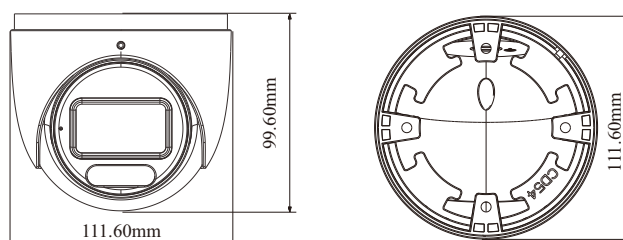

## 8MP Dual Illumination Water-proof Turret Network Camera

- H.265+ /H.265 /H.264+ /H.264/MJPEG coding
- Max. resolution: 8MP ( 3840 × 2160)
- Auto day/night switch
- 3D DNR, HWDR, HLC, BLC, etc.
- ROI coding
- Support smart supplement light
- 20~30m white light view distance; 30~50m IR view distance
- DC12V/PoE power supply
- IP 67 ingress protection
- Support three streams
- Support remote monitoring by smart phones& tablet PCs with iOS and Android OS
- Support P2P function
- Support SMD
- Support line crossing detection, region intrusion detection, abandoned/missing object detection, video exception detection

## DORI Distance

Lens	Detect	Observe	Recognize	Identify
2.8~12mm(W)	88m(288ft)	35m(114ft)	17m(56ft)	8m(27ft)
2.8~12mm(T)	277m(908ft)	111m(364ft)	55m(180ft)	28m(91ft)
<b>Others</b>				
Power Supply	DC12V/PoE			
Power Consumption	< 12W			
Storage Conditions	- 30 °C ~ 65 °C (-22 °F ~ 149 °F), Humidity: less than 95 % (non-condensing)			
Operating Conditions	- 30 °C ~ 60 °C (-22 °F ~ 140 °F), Humidity: less than 95 % (non-condensing)			
Dimensions (mm)	Φ 111.6 × 99.6			
Weight (net)	Approx. 0.66KG			
Installation	Ceiling mounting; wall mounting			
Certificate	CE, FCC			
Environmental Protection	Complies with Directive EU RoHS, WEEE(2012/19/EU), directive 94/62/EC and REACH(EC1907/2006)			

## DIMENSIONS