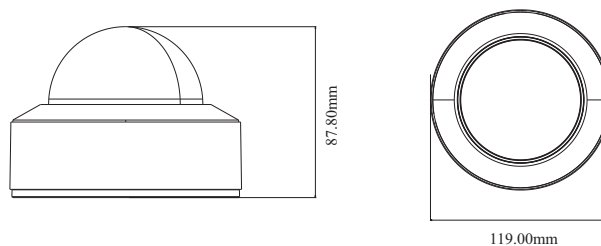

Protection Grade	IP 67 & IK 10
PoE	Yes (IEEE802.3af)
Others	
Power Supply	DC12V/PoE
Power Consumption	< 7W
Storage Conditions	- 30 °C ~ 65°C (-22°F~149°F), Humidity: less than 95 % (non-condensing)
Operating Conditions	- 30 °C ~ 60 °C (-22°F~140°F), Humidity: less than 95 % (non-condensing)
Dimensions (mm)	Ø 119 × 87.8
Weight (net)	Approx. 0.64KG
Installation	Ceiling mounting; Wall mounting
Certificate	CE, FCC
Environmental Protection	Complies with Directive EU RoHS, WEEE(2012/19/EU), directive 94/62/EC and REACH(EC1907/2006)

DIMENSIONS