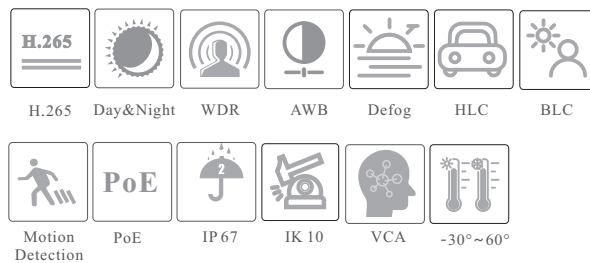

8MP Dome Network Camera

SPECIFICATIONS

Specifications	Model	IP-5VP8S3B1-28			
Camera					
Image Sensor	1 / 2.8" CMOS				
Image Size	3840×2160				
Electronic Shutter	1 s ~ 1 / 100000 s				
Iris Type	Fixed Iris				
Min. Illumination	0.02 lux @ F1.6, AGC ON; 0 lux with IR				
Lens	2.8 mm @F1.6, Horizontal FoV:101°; Vertical FoV:53°; Diagonal FoV:120°				
Focus	Fixed				
Lens Mount	M12				
Day&Night	ICR				
Wide Dynamic Range	120dB				
BLC	Yes				
HLC	Yes				
Defog	Yes				
Digital NR	3D DNR				
Angle Adjustment	Pan: 0°~355°; Tilt: 0°~67°; Rotation: 0°~355°				
DORI Distance					
Lens	Detect	Observe	Recognize	Identify	
2.8mm	86.65m(284.28ft)	34.66m(113.71ft)	17.33m(56.85ft)	8.66m(28.41ft)	
Image					
Video Compression	H.265+ / H.265 / H.264+ / H.264 / MJPEG				
H.264 Compression Standard	Baseline Profile/Main Profile/High Profile				
Resolution	8MP (3840 × 2160), 6MP(3072 × 2048), 5MP(2592 × 1944), 4MP (2560 × 1520), 2K(2560 × 1440), 3MP(2304 × 1296), 1080P (1920 × 1080), 720P (1280 × 720), D1, CIF, 480 × 240				
Main Stream	60Hz: 8MP(1~20fps)/6MP/5MP/4MP/2K/3MP/1080P/720P(1~30fps) 50Hz: 8MP(1~20fps)/6MP/5MP/4MP/2K/3MP/1080P/720P(1~25fps)				
Sub Stream	60Hz: 720P(1~12fps)/D1/480 × 240(1~30fps) 50Hz: 720P/D1/480 × 240(1~25fps)				
Third Stream	60Hz: D1/CIF/480 × 240 (1~30fps) 50Hz: D1/CIF/480 × 240 (1~25fps)				
Bit Rate	64 Kbps ~ 12 Mbps				
Bit Rate Type	VBR / CBR				
Audio Compression	G711A / U				
Image Settings	ROI, Saturation, Brightness, Hue, Contrast, Wide Dynamic, image mirror, image flip, Sharpness, NR, etc. adjustable through client software or web browser				
ROI	Each ROI to be configured separately				
Interfaces					
Network	RJ45				
Video Output	No				
Audio	1CH built-in MIC; 1CH audio input				
Storage	Built-in micro SD card slot; up to 256GB				
Reset	Yes				
Functions					
Remote Monitoring	IE browser/ TVT NVR / NVMS / mobile APP				
Online Connection	Support simultaneous monitoring for up to 10 users; Support multi-stream real time transmission				
Network Protocol	UDP, IPv4, IPv6, DHCP, NTP, RTSP, RTP, RTCP, PPPoE, DDNS, SMTP, FTP, SNMP, HTTP, 802.1x, UPnP, HTTPS, QoS				
Interface Protocol	ONVIF				
Storage	Network remote storage; micro SD card storage				
Smart Alarm	Motion detection; SD card error; SD card full				
Intelligent Analytics	Scene change, video blur detection, video color cast detection, line crossing detection, intrusion detection				
General function	Watermark, IP address filtering, video mask, heartbeat, password protection, corridor pattern, etc.				
IR Distance	20~30m				