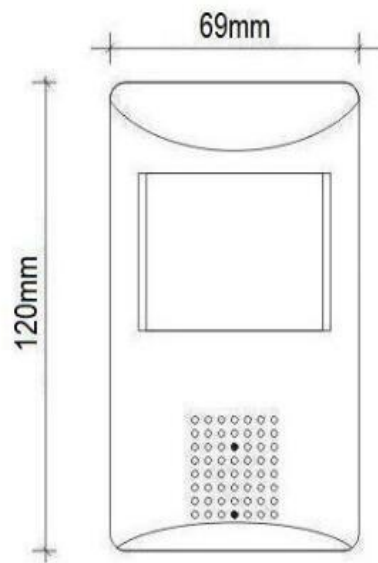

Product Specifications

Camera	
Image Sensor	1/2.9" 2MP progressive scan CMOS
Image Resolution	1920(H) × 1080(V)
synchronization	internal
Lens Type	Fixed
Focal Length	3.7mm
Angle of View	Horizontal: 80°
Color style	Color/black and white/automatic
Signal to noise ratio	>45db(max 70db)
Dynamic range	70db
Power supply	DC12v 1000ma
Video output amplitude	1.0vp-p
Storage humidity	Indoor 85%RH(no condensation)
OSD Menu	Yse(osd) (Support Coaxial)
Weight	120g
Dimensions(wxdxh)	120mmx69mmx34mm
Working environment	-10°C---+60°C
Storage temperature	-4°C---+80°C

Product Dimensions (mm [inch])