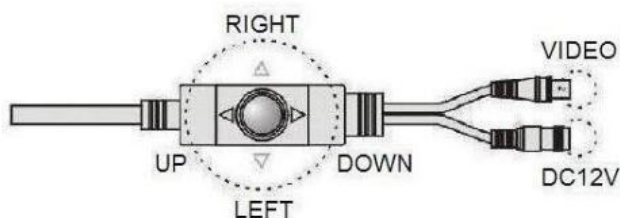

Simple and fast

MODEL(S) AVAILABLE

HDA-HI2M80A

KEY FEATURES

- ▶ 1/2.9" 2 MP progressive scan Cmos Sensor
- ▶ CVI\TVI\CVBS\AHD
- ▶ 0.1lux min.illimination
- ▶ 2MP @ 30fps Maximum Resolution
- ▶ 3.7mm fixed lens
- ▶ Over 300m via 75-3 coaxial cable

Product Specifications

Camera	
Image Sensor	1/2.9" 2MP progressive scan CMOS
Image Resolution	1920(H) × 1080(V)
synchronization	internal
Lens Type	Fixed
Focal Length	3.7mm
Angle of View	Horizontal: 80°
Color style	Color/black and white/automatic
Signal to noise ratio	>45db(max 70db)
Dynamic range	70db
Power supply	DC12v 1000ma
Video output amplitude	1.0vp-p
Storage humidity	Indoor 85%RH(no condensation)
OSD Menu	Yse(osd) (Support Coaxial)
Weight	120g
Dimensions(wxdxh)	120mmx69mmx34mm
Working environment	-10°C---+60°C
Storage temperature	-4°C---+80°C

Product Dimensions (mm [inch])

MENU

1. Long time (6 seconds) press the Right button to TVI (Factory default output).
2. Long time (6 seconds) press the left button to AHD .
3. Long time (6 seconds) press the up button to CVBS.
4. Long time (6 seconds) press the Down button to CVI.