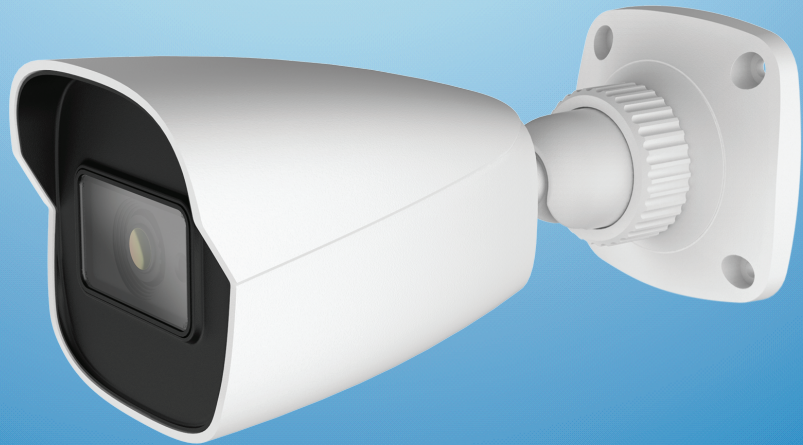

# HDC-IR8AE1/28

8MP HD Analog IR Bullet Camera

- 8MP@15fps/5MP@20fps/4MP@30fps high resolution, true color
- AHD / TVI / CVI standard and lossless video output
- Up to 1700 TVL resolution
- CMOS progressive scan, perfectly capture the moving object
- Support OSD menu
- High speed, long distance and real time transmission
- Auto color to B / W at low illumination
- Support ICR switch, true day / night
- Support noise reduction function
- 20 ~ 30m IR night view distance
- IP67
- Support COC
- Support 960H CVBS output

### SPECIFICATIONS

Model	HDC-IR8AE1/28
<b>Specifications</b>	
<b>Camera</b>	
Image Sensor	1 / 2.5 "CMOS
Resolution	8MP
Image Size	3840x2160
Video Output	AHD / TVI / CVI / CVBS
Image System	PAL / NTSC
Electronic Shutter	Auto
IR Distance	20 ~ 30 m
Frame Rate	15fps
Min. Illumination	Color : 0.01 lux@F1.2, AGC ON; B/W : 0 lux with IR
Lens	3.6 mm ( 2.8 mm optional )
Lens Mount	M12
S / N Ratio	≥52dB ( AGC OFF )
Ingress Protection	IP 67
<b>Functions</b>	
Function Control	OSD ( COC Control )
Day & Night	ICR
Digital WDR	No
3D NR	Yes
AGC	No
Auto White Balance	Yes
BLC	Yes
Defog	No
LSC	No
Saturation	Yes
Sharpness	Yes
Contrast	Yes
Smart IR	Yes
Image Setting	Yes
Defect Correction	Auto
Language	11 languages
Angle Adjustment	Pan: 0°~360°; Tilt: 0°~80°; Rotation: 0°~360°
<b>Others</b>	
Power Supply	DC12V ( ± 10% )
Power Consumption	IR OFF : < 2W; IR ON : < 5W
Working Environment	- 30 °C ~ 50 °C, 10 % ~ 90 % (relative humidity)
Dimensions ( mm )	167.5 x 74.5 x 74.5
Weight ( net )	Approx. 0.38KG