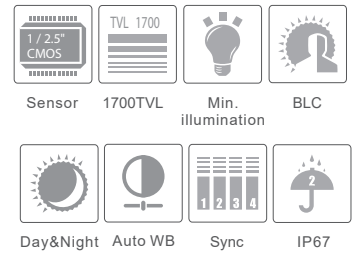

# HDC-IR8AE1/28

8MP HD Analog IR Bullet Camera

- 8MP@15fps/5MP@20fps/4MP@30fps high resolution, true color
- AHD / TVI / CVI standard and lossless video output
- Up to 1700 TVL resolution
- CMOS progressive scan, perfectly capture the moving object
- Support OSD menu
- High speed, long distance and real time transmission
- Auto color to B / W at low illumination
- Support ICR switch, true day / night
- Support noise reduction function
- 20 ~ 30m IR night view distance
- IP67
- Support COC
- Support 960H CVBS output

### SPECIFICATIONS

Model	HDC-IR8AE1/28
<b>Specifications</b>	
<b>Camera</b>	
Image Sensor	1 / 2.5 "CMOS
Resolution	8MP
Image Size	3840x2160
Video Output	AHD / TVI / CVI / CVBS
Image System	PAL / NTSC
Electronic Shutter	Auto
IR Distance	20 ~ 30 m
Frame Rate	15fps
Min. Illumination	Color : 0.01 lux@F1.2, AGC ON; B/W : 0 lux with IR
Lens	3.6 mm ( 2.8 mm optional )
Lens Mount	M12
S / N Ratio	≥52dB ( AGC OFF )
Ingress Protection	IP 67
<b>Functions</b>	
Function Control	OSD ( COC Control )
Day & Night	ICR
Digital WDR	No
3D NR	Yes
AGC	No
Auto White Balance	Yes
BLC	Yes
Defog	No
LSC	No
Saturation	Yes
Sharpness	Yes
Contrast	Yes
Smart IR	Yes
Image Setting	Yes
Defect Correction	Auto
Language	11 languages
Angle Adjustment	Pan: 0°~360°; Tilt: 0°~80°; Rotation: 0°~360°
<b>Others</b>	
Power Supply	DC12V ( ± 10% )
Power Consumption	IR OFF : < 2W; IR ON : < 5W
Working Environment	- 30 °C ~ 50 °C, 10 % ~ 90 % (relative humidity)
Dimensions ( mm )	167.5 x 74.5 x 74.5
Weight ( net )	Approx. 0.38KG