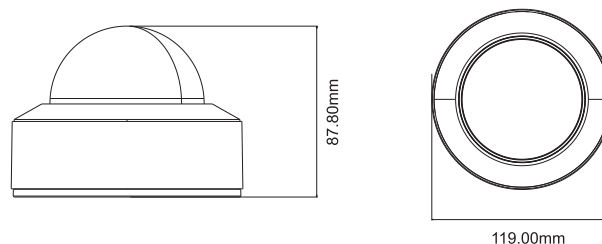

# HDC-VPD8AE1/28

8MP HD Analog IR Dome Camera

- 8MP@15fps/5MP@20fps/4mp@30fps image, high resolution, true color
- AHD / TVI / CVI / CVBS standard and lossless video output
- Up to 1700 TVL resolution
- CMOS progressive scan, perfectly capture the moving object
- Support OSD menu
- High speed, long distance and real time transmission
- Auto color to B/W at low illumination
- Support ICR switch, true day/night, WDR
- Support noise reduction function
- 10~20m IR night view distance
- IP66 & IK10 ingress protection
- Support COC
- Support 960H CVBS output

## SPECIFICATIONS

Model	HDC-VPD8AE1/28
<b>Specifications</b>	
<b>Camera</b>	
Image Sensor	1 / 2.5 "CMOS
Resolution	8MP
Image Size	3840x2160
Video Output	AHD / TVI / CVI / CVBS
Image System	PAL / NTSC
Electronic Shutter	Auto
IR Distance	10 ~ 20 m
Frame Rate	15fps
Min. Illumination	Color : 0.01 lux@F1.2, AGC ON; B/W : 0 lux with IR
Lens	3.6 mm ( 2.8 mm optional )
Lens Mount	M12
S / N Ratio	≥52dB ( AGC OFF )
Ingress Protection	IP 67 & IK10
<b>Functions</b>	
Function Control	OSD ( COC Control )
Day & Night	ICR
Digital WDR	No
3D NR	Yes
AGC	No
Auto White Balance	Yes
BLC	Yes
Defog	No
LSC	No
Saturation	Yes
Sharpness	Yes
Contrast	Yes
Smart IR	Yes
Image Setting	Yes
Defect Correction	Auto
Language	11 languages
Angle Adjustment	Pan: 0°~355°; Tilt: 0°~67°; Rotation: 0°~355°
<b>Others</b>	
Power Supply	DC12V ( ± 10% )
Power Consumption	IR OFF : < 2W; IR ON : < 4W
Working Environment	- 30 °C ~ 50 °C, 10 % ~ 90 % ( relative humidity )
Dimensions ( mm )	Φ 119 x 87.8
Weight ( net )	Approx. 0.59KG

## DIMENSIONS