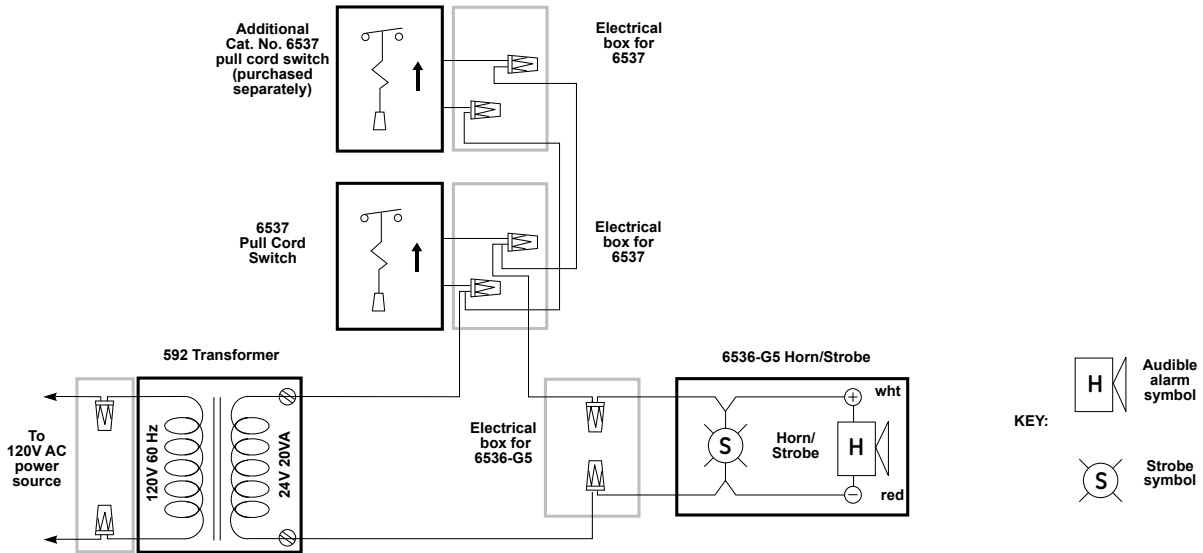

6536-G5 Horn/Strobe

The 6536-G5 Horn/Strobe is designed for use in a single gang 2" (51mm) x 4" (102mm) box typically located over the door. Each unit contains an audible horn signal which generates an 82 dBA sound pressure level at 10 ft. and a 50 cd strobe. See page 6-12.

592 Transformer

The Edwards 592 transformer is used to power the horn/strobe. It is equipped with a grounding wire and is suitable for installation in both plastic and metal boxes. See section 7, page 7-25.

Ordering Information		Transformer		Horn/Strobe Current	Lens Color	dBA at 1m/10ft.	Strobe Candela
Description	Cat. No.	Primary	Secondary				
Call for Assistance Kit	6538-G5	120V AC	24V AC	0.175 A @ 24V AC ¹ 0.125 A @ 24V DC	Clear	92/82	50
	6538A-G5	120V AC	24V AC	0.175 A @ 24V AC ¹ 0.125 A @ 24V DC	Amber	92/82	40
	6538B-G5	120V AC	24V AC	0.175 A @ 24V AC ¹ 0.125 A @ 24V DC	Blue	92/82	17
	6538G-G5	120V AC	24V AC	0.175 A @ 24V AC ¹ 0.125 A @ 24V DC	Green	92/82	29
	6538R-G5	120V AC	24V AC	0.175 A @ 24V AC ¹ 0.125 A @ 24V DC	Red	92/82	25

¹AC voltage frequency is 50/60 Hz

Call for Assistance Kits

CFA Series

Technical Information

Connecting 6538-G5 Call for Assistance Kit

Weights and Dimensions

Cat. No.	Approx. Net Weight (lb.)	Approx. Shipping Weight (lb.)
6538-G5	1.53	1.81
6538A-G5	1.53	1.81
6538B-G5	1.53	1.81
6538G-G5	1.53	1.81
6538R-G5	1.53	1.81