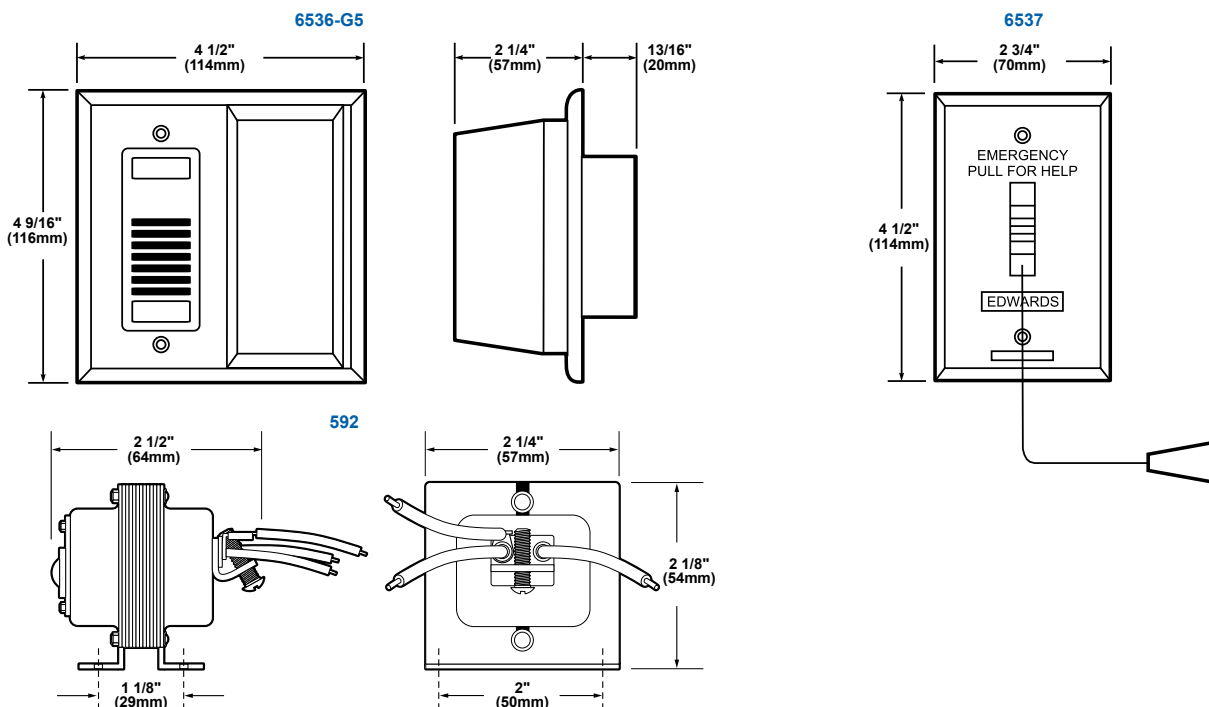

6536-G5 Horn/Strobe

The 6536-G5 Horn/Strobe is designed for use in a single gang 2" (51mm) x 4" (102mm) box typically located over the door. Each unit contains an audible horn signal which generates an 82 dBA sound pressure level at 10 ft. and a 50 cd strobe. See page 6-12.

6537 Pull Cord Switch

The 6537 pull cord station provides emergency call activation and reset. It has a stainless steel face plate with a DPST switch. See page 6-14.

Features and Specifications

- Kit includes 6536-G5 Horn/Strobe, 592 Transformer and 6537 Pull Cord Switch
- Double pole single throw switch
- Neutral white color
- Fits single gang box
- UL 1638 listed - Horn/Strobe

Ordering Information		Transformer		Horn/Strobe Current	Lens Color	dBA at 1m/10ft.	Strobe Candela
Description	Cat. No.	Primary	Secondary				
Call for Assistance Kit	6538-G5	120V AC	24V AC	0.175 A @ 24V AC ¹ 0.125 A @ 24V DC	Clear	92/82	50
	6538A-G5	120V AC	24V AC	0.175 A @ 24V AC ¹ 0.125 A @ 24V DC	Amber	92/82	40
	6538B-G5	120V AC	24V AC	0.175 A @ 24V AC ¹ 0.125 A @ 24V DC	Blue	92/82	17
	6538G-G5	120V AC	24V AC	0.175 A @ 24V AC ¹ 0.125 A @ 24V DC	Green	92/82	29
	6538R-G5	120V AC	24V AC	0.175 A @ 24V AC ¹ 0.125 A @ 24V DC	Red	92/82	25

¹AC voltage frequency is 50/60 Hz

Call for Assistance Kits

CFA Series

Technical Information

Connecting 6538-G5 Call for Assistance Kit

Weights and Dimensions

Cat. No.	Approx. Net Weight (lb.)	Approx. Shipping Weight (lb.)
6538-G5	1.53	1.81
6538A-G5	1.53	1.81
6538B-G5	1.53	1.81
6538G-G5	1.53	1.81
6538R-G5	1.53	1.81